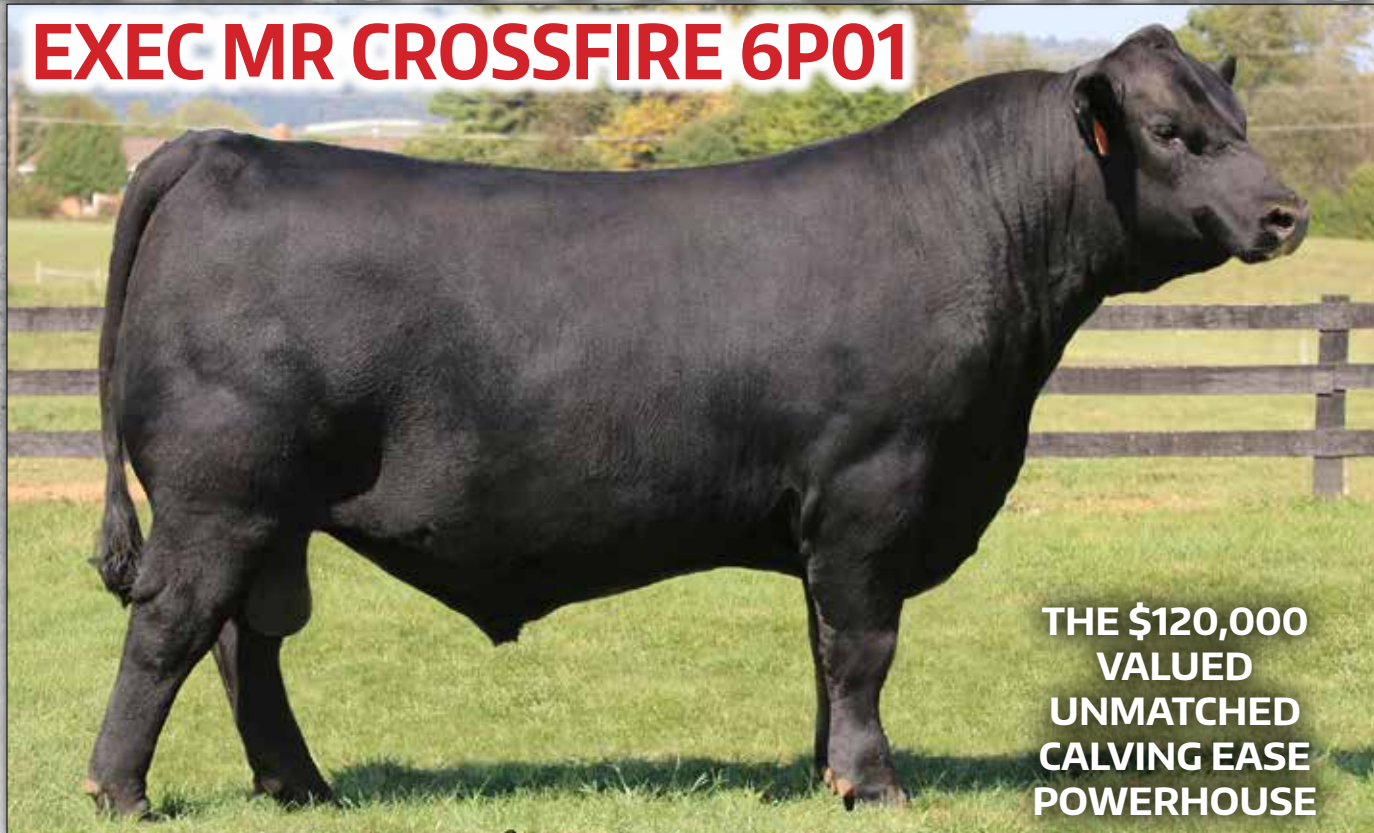

## EXEC MR CROSSFIRE 6P01

**THE \$120,000  
VALUED  
UNMATCHED  
CALVING EASE  
POWERHOUSE**

Breed: Angus | Birth Date: 08-04-2016 | \*18538274 | Tattoo: 6P01

Sire: #+\***GAR Prophet** | Dam: +\***Chair Rock In Sure 2008**