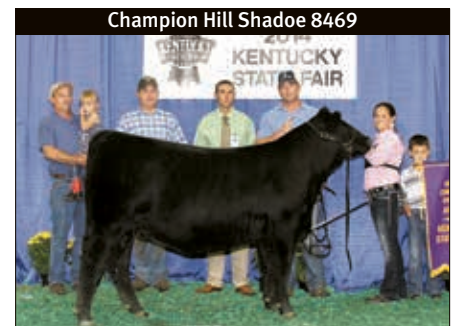

R3. Division winners included: **JrCC**—CLF Jestress 38B, by Calli Bayer; **RJRCC**—GCR Lass 752B, by Cullen Walser, Minnesota Lake; **SrCC**—Dameron Northern Miss 3198, by Tim Mardesen, Oxford, Iowa; **RSrCC**—PVF Proven Queen 3184, by Lucas Moser, Larchwood, Iowa; **IC**—CVR Moriah 3538, by Taylor Waugh, Goodhue; **RIC**—Kramer's Winnie 3143, by Kramer Farms, Worthington, and Brandon Weidert, Lismore; **SrC**—Springdale Belle 250, by the Allen Family, Rochester; and **RSrC**—Da Es Ro Bonny 12139 3021, by Dan Herrick, Plainview.

Calli Bayer won grand champion cow-calf pair with Gamble's JAS Jestress 5012, a May 2012 daughter of SAV Net Worth 4200, and her March 2014 daughter of CLF Freedom Force 06Z. Dana Youngerberg, Springfield, won reserve grand champion cow-calf pair with YAF Georgina 735, a Feb. 2007 daughter of SAV 8180 Traveler 004, and her March 2014 son of Soo Line Motive 9016.

Kentucky State Fair Angus Show

Zack Butler, Lebanon, Tenn., evaluated 103 entries at the Kentucky State Fair Angus Show Aug. 22 in Louisville. Grand champion bull was **APS Heritage**, a Jan. 2014 son of PVF Insight 0129 by Kody Miller, Mount Olive, Miss. Reserve grand champion bull was **Fruhling's Surefire 5183**, a May 2013 son of

CONTINUED ON PAGE 260