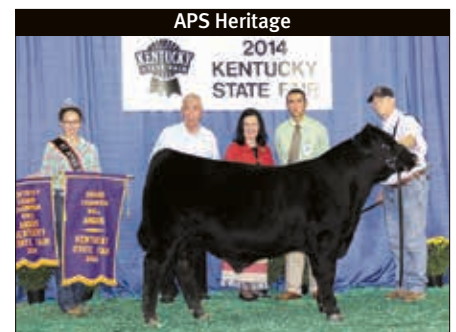

R3. Division winners included: **JrCC**—CLF Jestress 38B, by Calli Bayer; **RJRCC**—GCR Lass 752B, by Cullen Walser, Minnesota Lake; **SrCC**—Dameron Northern Miss 3198, by Tim Mardesen, Oxford, Iowa; **RSrCC**—PVF Proven Queen 3184, by Lucas Moser, Larchwood, Iowa; **IC**—CVR Moriah 3538, by Taylor Waugh, Goodhue; **RIC**—Kramer's Winnie 3143, by Kramer Farms, Worthington, and Brandon Weidert, Lismore; **SrC**—Springdale Belle 250, by the Allen Family, Rochester; and **RSrC**—Da Es Ro Bonny 12139 3021, by Dan Herrick, Plainview.

Calli Bayer won grand champion cow-calf pair with Gamble's JAS Jestress 5012, a May 2012 daughter of SAV Net Worth 4200, and her March 2014 daughter of CLF Freedom Force 06Z. Dana Youngerberg, Springfield, won reserve grand champion cow-calf pair with YAF Georgina 735, a Feb. 2007 daughter of SAV 8180 Traveler 004, and her March 2014 son of Soo Line Motive 9016.

Kentucky State Fair Angus Show

Zack Butler, Lebanon, Tenn., evaluated 103 entries at the Kentucky State Fair Angus Show Aug. 22 in Louisville. Grand champion bull was **APS Heritage**, a Jan. 2014 son of PVF Insight 0129 by Kody Miller, Mount Olive, Miss. Reserve grand champion bull was **Fruhling's Surefire 5183**, a May 2013 son of

CONTINUED ON PAGE 260