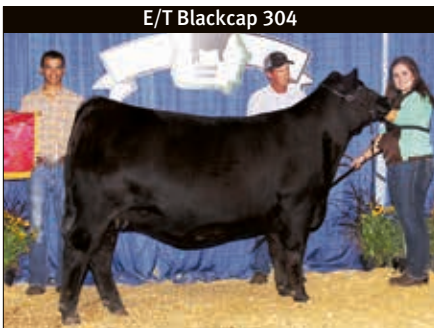

Randy Conner and Randa Roddenberry, both of Brooker, Fla.; and **RSrC**—P&M First Emperor 1335, by Logan Steed, Carrollton, Ga.

AA Vixon 7083 won grand champion cow-calf pair. Double A Angus Ranch, Dade City, Fla., owns the April 2013 daughter of SAV Brave 8320 and her May 2015 daughter of SAV Birthstone 8258.

Charlie Nichols won the get-of-sire class with progeny of SAV Angus Valley 1867, as well as best six head. Austin Alvarez won the junior get-of-sire with progeny of Silveira's Style 9303.

Iowa Angus Summer Show

Cody Sankey, Economy, Ind., evaluated 104 entries at the Iowa Angus Summer Show June 14 in Atlantic. Grand champion bull was **TCFA Walkberg 401**, a Feb. 2014 son of PVF Insight 0129 exhibited by Katelyn Holmes, Benton, and Talon Crest Farms LLC, Winterset. Reserve grand champion bull was **Collison First Kiss 1403**, a Jan. 2014 son of Dameron First Class shown by Megan Collison, Rockwell City. Division winners included: **CC**—SAC Conversion JS03, by Jacob Schermer, Clarion; **RCC**—ESPN Fort Knox 1410, by Mallory Espenscheid, Traer; and **SrC**—SydGen The Surgeon 3885, by Kirk Brandt, Corning.

Grand champion female was **K&J Missie 54**, a Jan. 2014 daughter of PVF Insight 0129 exhibited by Jude Moser, Larchwood. Reserve grand champion female was **PVF Proven Queen 4088**, a March 2014 daughter of PVF Insight 0129 shown by Jordan Johnson, Fort Dodge. Division winners included: **SrCC**—Deppe Lady Blackbird 494, by Julia Deppe, Waverly; **RSrCC**—J&K Elaine 562, by Walker McDermott, Prescott; **IC**—BHA Blackbird Lass 7027-0019, by Avery Mather, State Center; **RIC**—Younges Georgina 450, by Madison

Skarda, Afton; **RLJrC**—CB Peg 416, by Cassidy Becker, Diagonal; **REJrC**—Moffitt CS Spice M403, by Megan Collison, Rockwell City; **SrC**—Dameron Northern Miss 3198, by Tim Mardesen, Oxford; and **RSrC**—Troyer Beauty 3439, by Emma Troyer, Kalona.

Younge Greiman Hotz Lady 322 won grand champion cow-calf pair. Courtney Younge, Ventura, owns the Jan. 2013 daughter of Dameron First Class and her March 2015 daughter of Wright SCC Bootlegger 0522. Champion Hill Tilda 8139 was reserve grand champion cow-calf pair. Jude Moser, Larchwood, owns the Jan. 2012 daughter

of SAV Bismarck 5682 and her Jan. 2015 daughter by EXAR Denver 2002B.

Grand champion steer was JCC Fudge 321, a March 2014 son of EXAR Classen 1422B exhibited by Jordan Johnson. Reserve grand champion steer was ESP Absolute 1405, a Feb. 2014 son of OSU Confirmed 0103 shown by Mallory Espenscheid, Traer.

Missouri Preview Show

Wes Hudson, Harrison, Ark., evaluated 130 entries at the Missouri Angus Association Preview Show June 14 in Sedalia. Grand champion bull was **Hillard Almighty 301**, a