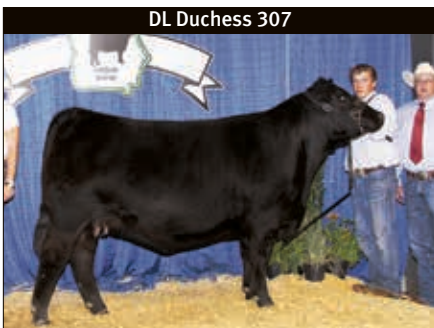

E/T Blackcap 304

OPEN SHOWS

CONTINUED FROM PAGE 337

DL Duchess 307