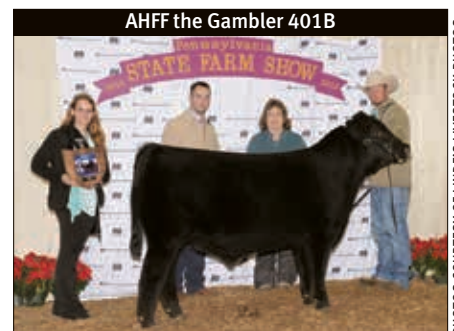

Abbreviations used here include: calf champion, CC; summer calf champion, SCC; junior calf champion, JrCC; early junior calf champion, E JrCC; late junior calf champion, L JrCC; senior calf

champion, SrCC; intermediate champion, IC; junior champion, JrC; senior champion, SrC; division 1 champion, D1C. An R in front of an abbreviation above indicates a reserve.

▣ Pennsylvania Farm Show's Angus Show

Chris Cassady, Tuscola, Ill., judged 141 entries at the Pennsylvania Farm Show's Angus Show Jan. 12 in Harrisburg. **AHFF the Gambler 401B** was named grand champion bull. Heart Felt Farms, Gettysburg, owns the March 2014 son of Gamble's Safe Bet that first won junior bull calf champion. Beaver Creek Angus, Thomasville, owns the reserve grand champion bull. **Beaver Creek Foolproof 414** is a Jan. 2014 son of Gamble's Safe Bet. He first won reserve junior bull calf champion.

Division winners included: **IC**—SAB IM 6200 7113, by Savannah Brauning, Finksburg, Md.; and JDH Cattle Co., Dover; **JrC**—LVS Brilliance 1305, by Savannah Levisay, Creston, Calif., and Matthew Mitchell, Reinholds; **R JrC**—KF Shot of Cash A304 X005, by Alexis Cash, York; **SrC**—RRA Rocky 1203, by Rusty Roof Angus, Littlestown; and **RSrC**—Just Enuff Edgar's Thunder, by Just-Enuff Angus, Bethlehem.

Matthew Mitchell led the grand champion female. **Cherry Knoll Hara Erica 1312** is a Feb. 2013 daughter of Silveira's Style 9303

CONTINUED ON PAGE 318

PHOTOS COURTESY OF LINDE'S LIVES TO CK PHOTOS

Beaver Creek Foolproof 414