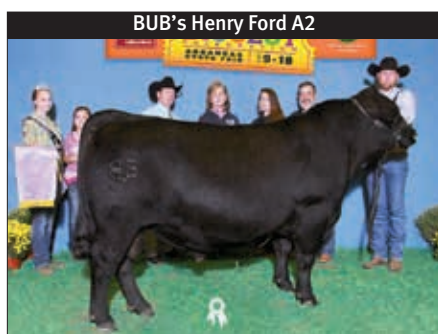

R&R Gunsmoke 4144

Division winners in the female show included: **RJRCC**—Haley Hill Toreby Queen 643, by Haley Hill Farm, Quitman; **SrCC**—Checkerhill Lass 421, by Linsey Anderson, Conway; **RSrCC**—SCC SCH Classy Nellie 4107, by January Tweedy, Imboden; **IC**—SAV Elba 4431, by Jaden Tweedy, Imboden; **RIC**—EXAR Erica 4886, by Taylor Kelner, Bradley; **RJRCC**—Checkerhill Viola 415, by Checkerhill Angus; **SrC**—WC Jilted Lady IN13, by Ross Wingert, Rose Bud; and **RSrC**—Champion Hill Sunshine 8544, by Jake Tweedy, Imboden.

Hailey Roye won grand champion cow-calf pair with SSR Forever Lady 44450, a Dec. 2010 daughter of SAV 004 Predominant

4438, and her April 2015 son of Connealy Consensus 7229.

State Fair of Louisiana Angus Show

Jim Bloomberg, Berwick, Ill., evaluated 61 entries at the State Fair of Louisiana Angus Show Oct. 22 in Shreveport. Grand champion bull was **PVF Insight 4002**, a Jan. 2014 son of PVF Insight 0129 owned by Payton Shepherd, Lake Charles. Reserve grand champion bull was **WA Maxima 460**, a March 2014 son of EXAR Classen 1422B exhibited by Elizabeth Rone, Courtland, Miss.

Division winners in the bull show included: **JrCC**—SCF Upshot 0805 1505, by Eden Schexnayder, Donaldsonville; **RJRCC**—SCF Motive 56413 1506, by Eden Schexnayder; **SrCC**—LGC Style 148, by Lily Gisclair, Longville; **RSrCC**—SH Initiative 99B, by Sam Houston State University, Huntsville, Texas; and **SrC**—Pea Ridge Rito 6041, by Dalton Jones, Dubach.

BUB's Henry Ford A2