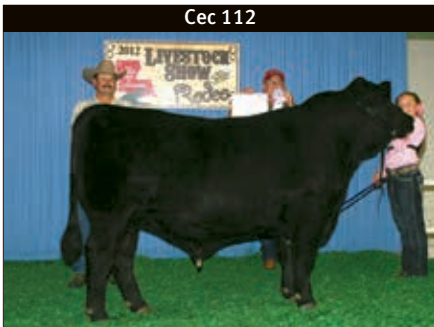

RIC-KCC Princess 1365, by Ty Davis, Fort Worth; **RJrC**-SKCC Jenny Lynn 1110, by Brooke Adams, Wills Point; **SrC**-RLR Evergreen 941, by Brooke Knapp, Whitney; and **RSrC**-4S Georgina 1082, by Madison Smith, Bryan.

Emma Nowotny, New Braunfels, won grand champion cow-calf pair with EXAR Envious Blackbird 0867, a Feb. 2010 daughter of Rito

6EM3 of 4L1 Emblazon and her April 2012 daughter by EXAR Wanted 9732B. Haynie Farms, Kemp, won reserve grand champion cow-calf pair with HF Lady Belle 020 VRD, a Jan. 2010 daughter of Vermilion Dateline 7078 and her Sept. 2012 son of Sedgwick's Powerstroke 1486W.

State Fair of Louisiana Angus Show

Mark Ebeling, Cleburne, Texas, judged 52 head at the State Fair of Louisiana Angus Show in Shreveport Oct. 25. Grand champion bull was **Allie's Midland Boy**, a Jan. 2011 son of Blackjack's Midland 7110 by Allie Curole, Chestnut. Reserve grand champion bull was **Cec 112**, a March 2011 son of SAV 004 Predominant 4438 owned by Lily Gisclair, Longville. Division winners included: **JrCC**-CW EXAR Right Time 211, by Chad Walker, Natchitoches; **RJrCC**-HBAR Consensus 266, by Mitchell Miles, Dodson; **SrCC**-SH Initiative 4166Y3, by Sam Houston State University, Huntsville, Texas; and **RSrCC**-GW Mr. RT 192, by Katie Taylor, Wisner.

Open shows online

Open Angus shows with 50 head or more are reported in the "Open Shows" section. The American Angus Association posts a listing of show results online. To access visit www.angus.org/show/ShowResults.aspx. There you will be able to access results for the following show with fewer than 50 head exhibited:

- **Alabama Angus Ass'n Fall Sale**, Cullman; Nov. 11; 62 entries