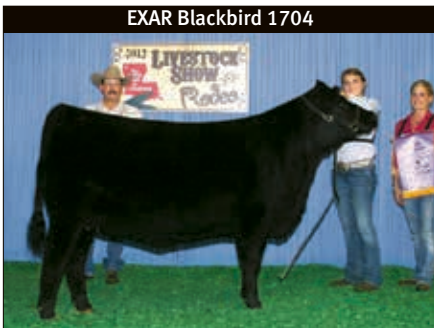

EXAR Blackbird 1704