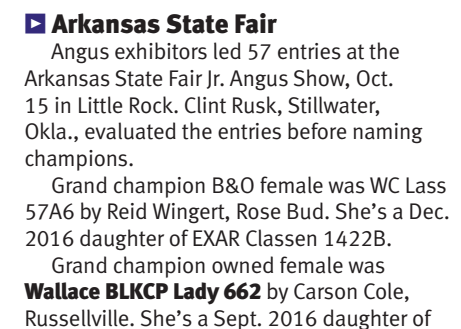

Supreme champion overall breeds and grand champion owned bull was **Kiani 291 Brilliance 475** by Bethany White, Morton. He's an Oct. 2015 son of Monogram Brilliance 475. He also won champion Mississippi-bred bull. Reserve grand champion owned bull was **Patrick's First Advance K40**, a March 2016 son of EXAR First Advance 5702B, by Brant White, Wesson. Reserve champion Mississippi-bred bull was **CC Mr. Insight 1014** by Kristopher Beatty, Pulaski. He's a Dec. 2015 son of PVF Insight 0129.

Showmanship honors were won by Hagen Hinton, Collins, junior champion 1; Elizabeth

Patrick's First Advance K40

EXAR Investment 6507B

CC Mr. Insight 1014

▣ Arkansas State Fair

Angus exhibitors led 57 entries at the Arkansas State Fair Jr. Angus Show, Oct. 15 in Little Rock. Clint Rusk, Stillwater, Okla., evaluated the entries before naming champions.

Grand champion B&O female was WC Lass 57A6 by Reid Wingert, Rose Bud. She's a Dec. 2016 daughter of EXAR Classen 1422B.

Grand champion owned female was **Wallace BLKCP Lady 662** by Carson Cole, Russellville. She's a Sept. 2016 daughter of Wallace First Frontier 2105. Reserve grand champion owned female was **BCII Layla 2016**, a Feb. 2016 daughter of Dameron First Class, by Ross Wingert, Rose Bud.