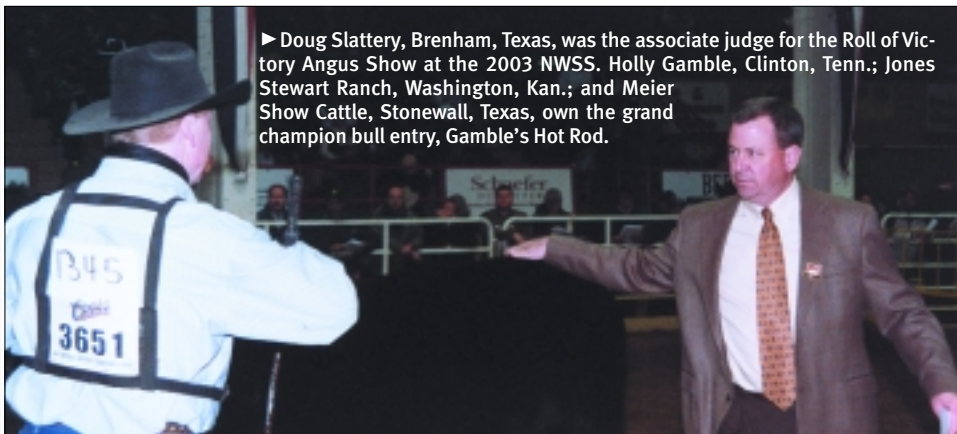

► Doug Slattery, Brenham, Texas, was the associate judge for the Roll of Victory Angus Show at the 2003 NWSS. Holly Gamble, Clinton, Tenn.; Jones Stewart Ranch, Washington, Kan.; and Meier Show Cattle, Stonewall, Texas, own the grand champion bull entry, Gamble's Hot Rod.