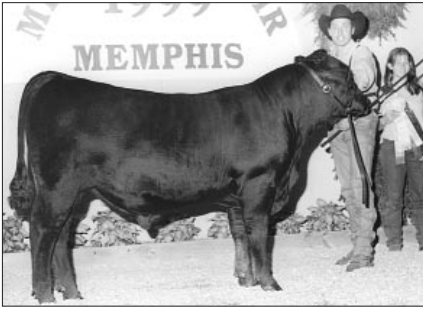

Junior bull calf champion
HF Encore

Reserve grand and reserve junior champion bull
JAC's 8180 3624 8074

Reserve grand and senior heifer calf champion
JAC's Toreby Queen 8302

CONTINUED ON PAGE 118

Reserve junior bull calf champion
JAC's Pride 9201

CONTINUED ON PAGE 120

Moore selects champions at NILE ROV Show

1999 Northern International Livestock Exposition ROV Angus Show

Billings, Mont. • Oct. 15
Judge: Bert Moore, Fargo, N.D.
Total Entries: 119

Angus enthusiasts gathered in Billings, Mont., for the 1999 Northern International Livestock Exposition (NILE) Roll of Victory (ROV) Angus Show held Oct. 15. Bert Moore, Fargo, N.D., evaluated the 77 females and 42 bulls.