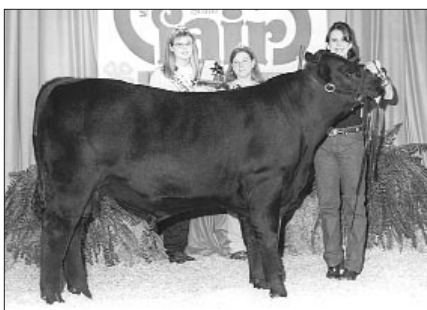

(l) Grand champion bull, **SWF Elixir Futura 9901**, by Jennifer Wigginton, Corinth. He's a Jan. '99 son of Ankonian Elixir 100.

(r) Grand champion female, **Shady Brook Eriskay 357H**, by Kirk Johnson, Tupelo. She's a Sept. '98 daughter of CAR Don Frisco 407.