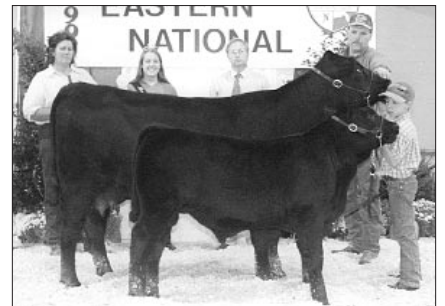

Reserve grand champion cow-calf pair, **Hill Crest Edy 447**, by Courtenay Rucker, Delaplane, Va. She's a May '97 daughter of GDAR Rito 5130. Her calf, Hill Crest Cubby 9447, is a May '99 son of Hill Crest Cigar 926.