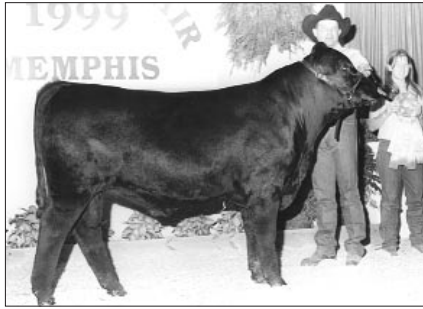

Junior bull calf champion
HF Encore

Reserve grand and reserve junior champion bull
JAC's 8180 3624 8074

Reserve grand and senior heifer calf champion
JAC's Toreby Queen 8302

CONTINUED ON PAGE 118

Reserve junior bull calf champion
JAC's Pride 9201

CONTINUED ON PAGE 120

Moore selects champions at NILE ROV Show

1999 Northern International Livestock Exposition ROV Angus Show

Billings, Mont. • Oct. 15
Judge: Bert Moore, Fargo, N.D.
Total Entries: 119

Angus enthusiasts gathered in Billings, Mont., for the 1999 Northern International Livestock Exposition (NILE) Roll of Victory (ROV) Angus Show held Oct. 15. Bert Moore, Fargo, N.D., evaluated the 77 females and 42 bulls.