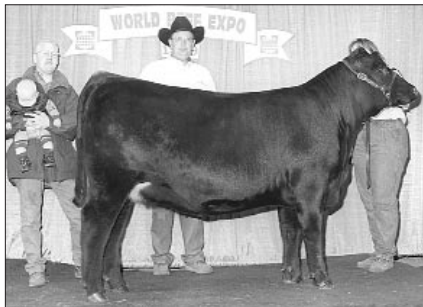

Grand champion female, **NER Farms Miss Elbina 8303**, by Emily Beere, Burlington, Wis. She's a March '98 daughter of Rito 9FB3 of 5H11 Fullback.