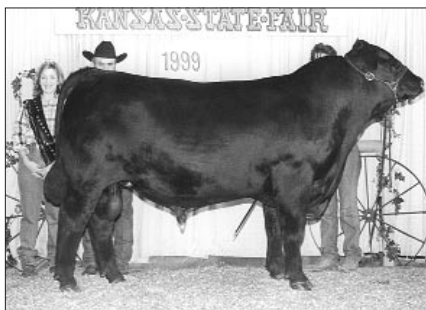

Grand champion bull, **TJ Rawhide T512**, by TJ Cattle Co., Columbus, Mont.; and Leo Werthein, Buenos Aires, Argentina. He's a Feb. '98 son of TC Stockman 365.

Grand champion female, **TJ Poppy T522**, by Jamie Schroeder, Douglas, Wyo. She's a March '98 daughter of OGL Battle Cry 427 128.