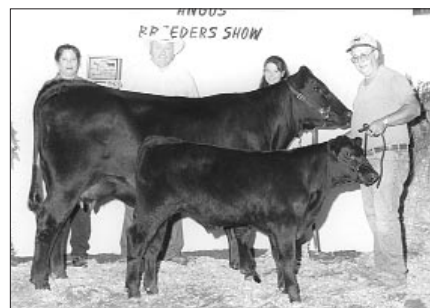

Reserve grand champion cow-calf pair, **West Mar Blackcap Contessa**, by Lacey Gorby, Alma. She's an April '97 daughter of RR 9440 Scotch Cap 1483. Her calf, BRA Contessa's Excalibur 553, is a May '99 son of Raven's Tonto 6218.