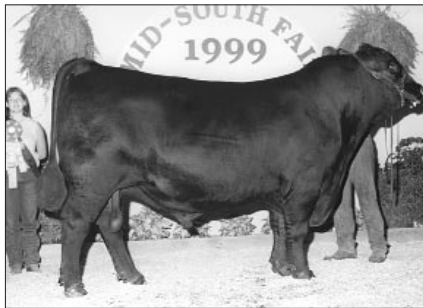

Senior champion bull
BLR Warrior 7061