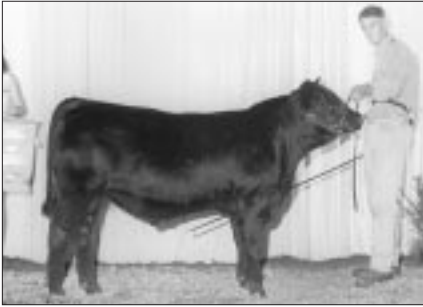

CONTINUED FROM PAGE 133

■ **Maryland Angus Breeders' Show, Gaithersburg**
Judge: Chad Barker, Indianapolis, Ind.

Grand champion bull, **STF Patton 991**, by John Smallwood, Dickerson. He's a Jan. '99 son of Rito 9FB3 of 5H11 Fullback.