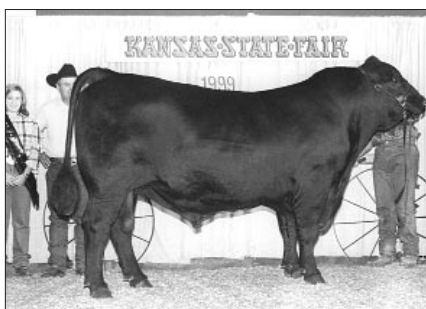

Reserve grand champion bull, **BLR Warrior 7061**, by Broken Lance Ranch LLC, Bucyrus, and Warrior Associates, Moriarity, N.M. He's a Feb. '97 son of OGL Battle Cry 427 128.