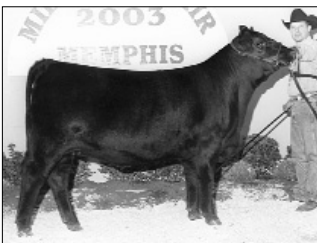

► Reserve intermediate champion heifer, **G13 Princess 2221**, by Chad Oates, Elida, N.M. She's a June 2002 daughter of TC Stockman 365.