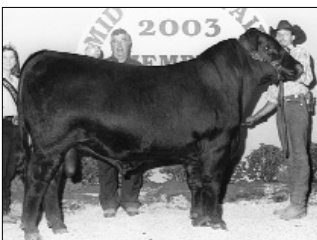

► Reserve intermediate champion bull, **Grandview Womack 1407 1712**, by Katrina Womack, Pembroke, Ky. He's a May 2002 son of Bon-View New Design 1407.