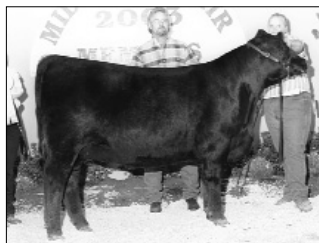

► Reserve junior champion heifer, **Champion Hill Sunshine 2933**, by Sarah Fields, Jonesborough, Tenn. She's an April 2002 daughter of SAV Limited Edition 9283.