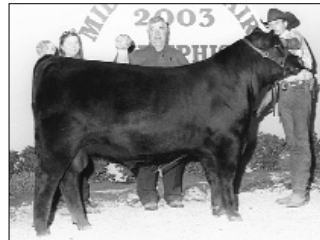

### ■ BULL DIVISION WINNERS

► Junior bull calf champion, **WCC View Finder N3**, by Jaysen Manning and Charley Rowan, both of New Albany, Miss. He's a Jan. 2003 son of Bon-View New Design 1407.

► Reserve junior bull calf champion, **G13 Structure 3011**, by Greg Smith, Elida, N.M. He's a Jan. 2003 son of G13 Structure.