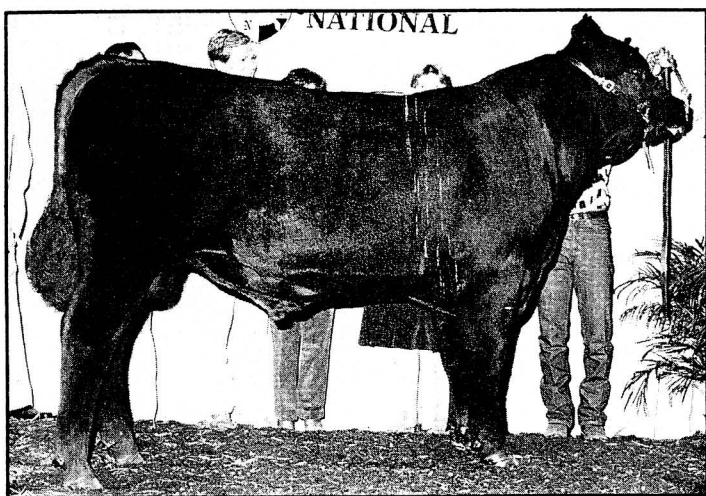

Eastern National grand champion bull *Dutchman*.