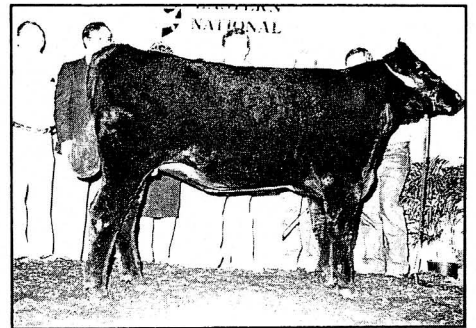

Eastern National reserve grand champion female Parkers Miss Blackbird 503.