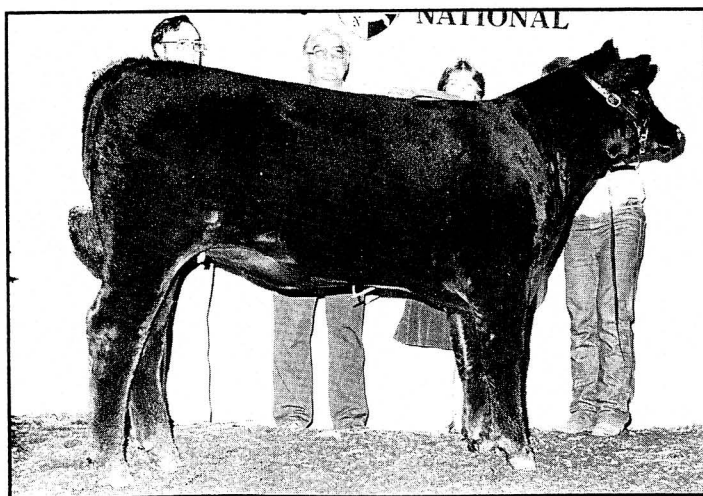

Eastern National grand champion female *Seldom Seen Queen Mother S18*.