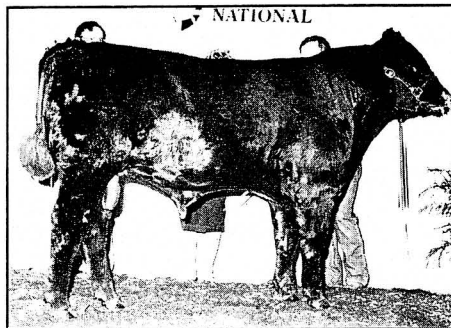

BULLS

Junior Calf Champion: Strawberry Hill Farm, Orford, N.H., on SH Preppy Jack 304, by Loma Lanes Cracker Jack 12J.

Reserve Junior Calf Champion: Dennis & Dottie Byrne, Oxford, Pa., on SHA Speed Limit, by Pine Drive Big Sky.

Senior Calf Champion: Genetics Unlimited and Greg Krueger & Family on Aggression of GÜ&K, by Progression.

Reserve Senior Calf Champion: Northcote and Huntingdon on HF Imprint, by Premier Independence KN.

Intermediate Champion: Patton on JFP Amazement, by Kruegers Foolish Pride.

Reserve Intermediate Champion: American Heritage and M.L. Haggard & Sons, Losantville, Ind., on Heritage Sky Marshall, by Pine Drive Big Sky.

Junior Champion: Northcote and Huntingdon on Dutchman, by Pine Drive Big Sky.

Reserve Junior Champion: Isaacs on 4S Lucky Logger, by Pine Drive Big Sky.

Senior Champion: South Branch Farms, York, Pa., and Carol Thompson, Potlatch, Idaho, on 3 Bar Cody 1292, by Fairfield Hi Guy.

Reserve Senior Champion: Rocky Forge Farm, Hagerstown, Md., on Sir Wms Cracker Jack 735 D, by Loma Lanes Cracker Jack 12D.

Grand Champion: Northcote and Huntingdon on Dutchman.

Reserve Grand Champion: Patton on JFP Amazement.

Get-of-Sire: Genetics Unlimited, American Heritage and Isaacs on Pine Drive Big Sky.

Junior Get-of-Sire: Isaacs and American Heritage on Pine Drive Big Sky.

Best Six Head: Erdenheim Farm, Lafayette Hill, Pa. **AJ**

Eastern National reserve grand champion bull JFP Amazement.