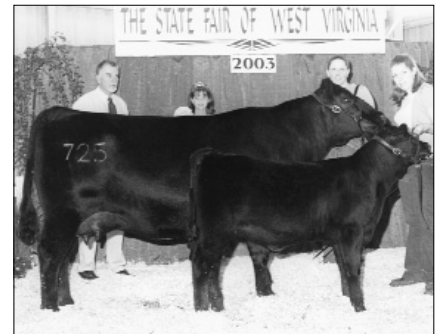

► Reserve grand champion cow-calf pair, **Glenfield Georgina 16**, by Whitney Simmons, Franklin. She's a Dec. 1996 daughter of Krugerrand of Donamere 490. Her calf is an April 2003 daughter of Bon-View New Design 878.