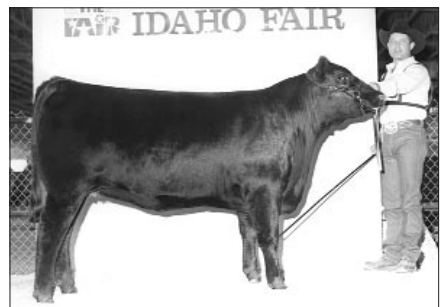

Reserve intermediate champion female
G 13 Delia 8221