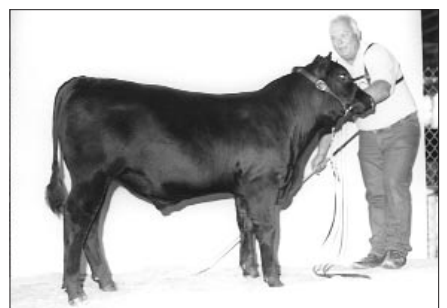

(r) Reserve junior bull calf champion
Foote Acres Fame 151J