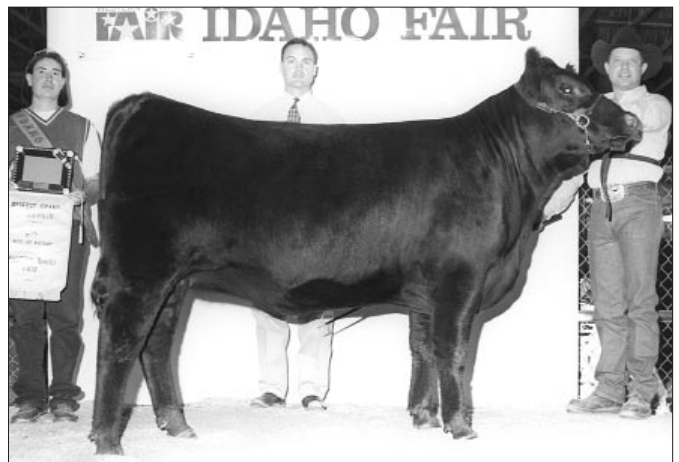

Reserve grand and reserve junior champion female
G 13 Lady Donamere 8033