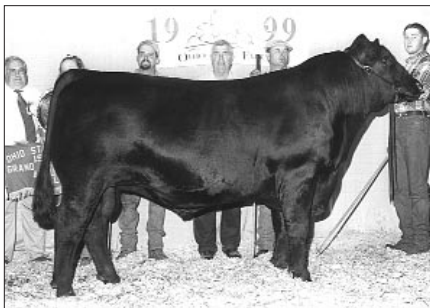

■ Ohio State Fair Angus Show
Columbus

Grand champion bull, **Champion Hill Brave**, by Champion Hill, Bidwell, Ohio; and Dobson Pulpwood Farm, Campiti, La. He's a May '97 son of Leachman Saughatchee 3000C.