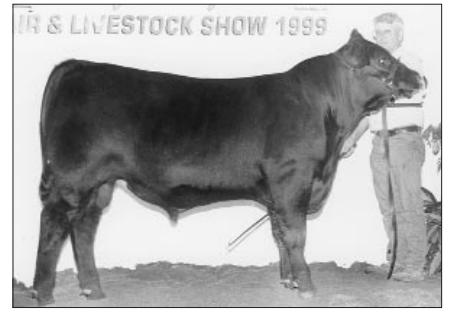

(l) Reserve grand champion female, **SFI Erroline Lass G125**, by Smith Flooring, Mountain View, Mo. She's a Sept. '97 daughter of GDAR Traveler 9161.

(r) Reserve grand champion bull, **SFI Ideal 1418 H147**, by Smith Flooring, Mountain View, Mo. He's a Sept. '98 son of Ideal 1418 of 8103 4286.