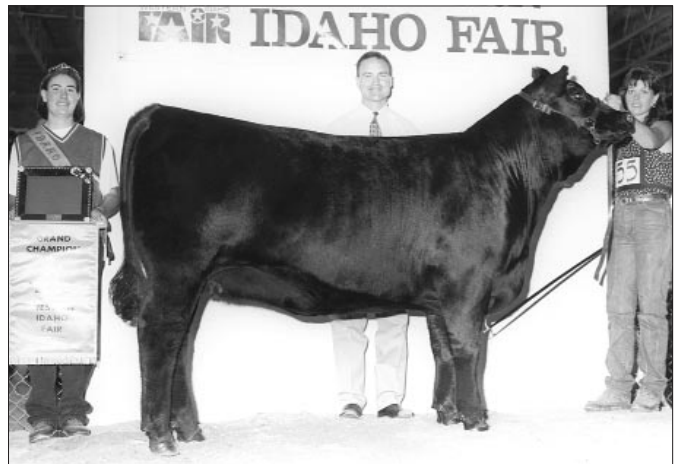

Grand and junior champion female
TJ Poppy T522