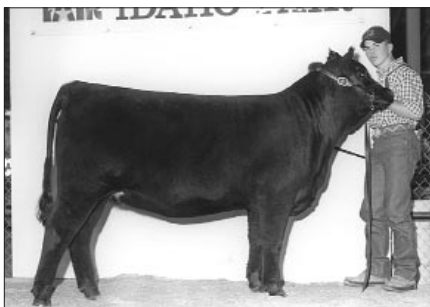

Reserve senior heifer calf champion
Sawtooth Primrose 89H