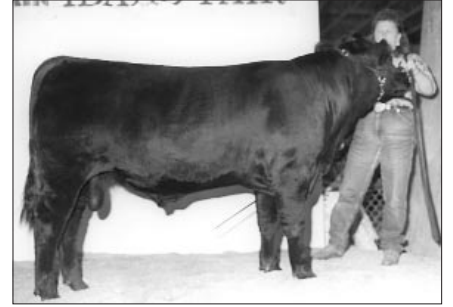

Intermediate champion bull
Sawtooth JJP Buff A Nuff 65H