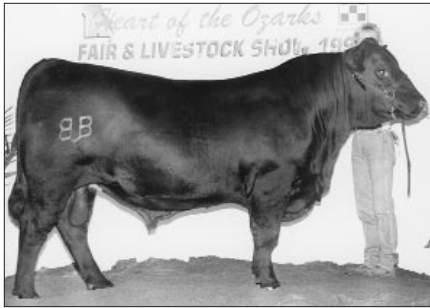

■ Heart of the Ozarks Fair
West Plains, Mo.

Grand champion bull, **BUBS Direct Withdrawal G30**, by BUB Ranch, Koshkonong, Mo. He's a Sept. '97 son of BUBS Direct Deposit 200.