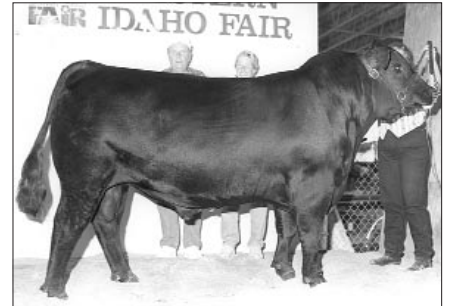

Reserve senior champion bull
4U Miche's Impact 20

CONTINUED ON PAGE 262