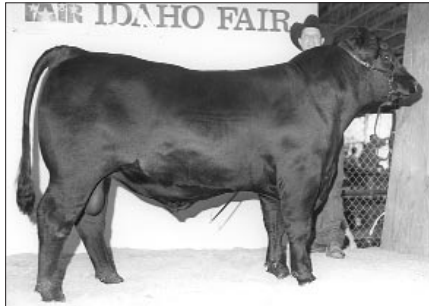

Reserve junior champion bull
G 13 Emulation EXT 8247