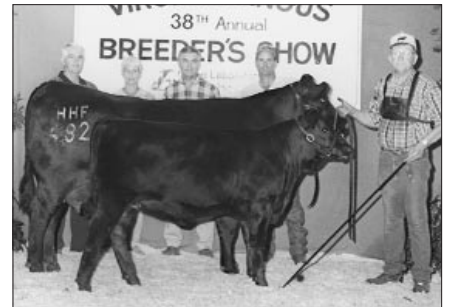

Grand champion cow-calf overall and champion bred-and-owned cow with natural calf, **HHF Rito 2RT2 Lady 650 682**, by Holly Hill Farm, Mount Sidney; Meadowbrooke Farm, Afton; and Vance Farm, Keyser, W.Va. She's a Jan. '96 daughter of Rito 2RT2 of OB5 RR Traveler. Her calf is a Jan. '99 daughter of RR Scotchcap 9440.