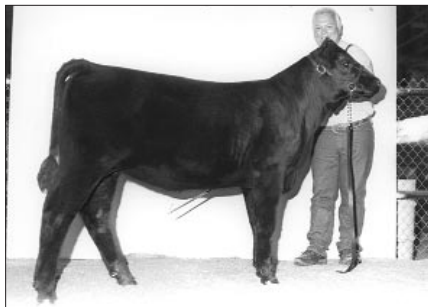

COW-CALF CHAMPIONS (8 shown)

GRAND: Sun O&M Ms. Dream 90G, by Hi Tor Black Angus, Prineville, Ore.

RESERVE GRAND: Azteca Beauty Juice AZ90, by Sawtooth Cattle Co., Gooding, Idaho.

GROUP CLASSES

GET-OF-SIRE: TC Stockman 365 progeny, by TJ Cattle Co., Columbus, Mont.

JUNIOR GET-OF-SIRE: TC Stockman 365 progeny, by Greg Smith, Elida, N.M.

BEST SIX HEAD: Green Angus Ranch, Volborg, Mont.

PREMIER EXHIBITOR: Sawtooth Cattle Co., Gooding, Idaho.

Junior heifer calf champion
Green's Sweet Co Co 9121