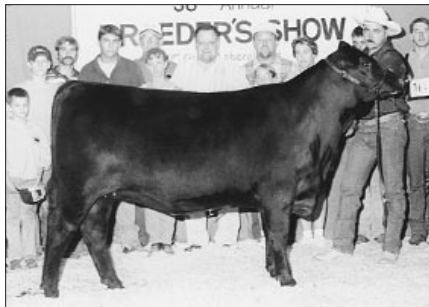

Supreme champion and grand champion female, **Whitstone Rita of 5H27 K158**, by Whitstone Farm, Aldie; Clear View Farm, Louisa; and Jane Saunders, Richmond. She's a Feb. '98 daughter of Sitz Traveler 8180.