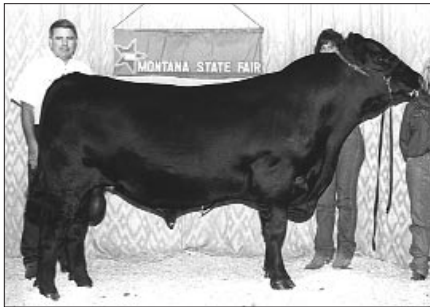

■ **Montana State Fair Angus Show**
Great Falls

Grand champion bull, **TJ Wrangler T502**, by TJ Cattle Co., Columbus. He's a Feb. '98 son of TC Stockman 365.

Grand champion female, **BT Everelda Entense 166H**, by Stewart Kincaid, Hardin. She's a Feb. '98 daughter of BT Ultima 75E.