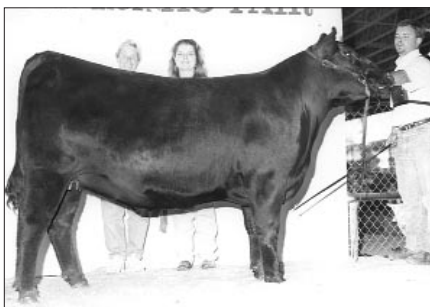

Senior champion female
4U Eva Impact FB 311