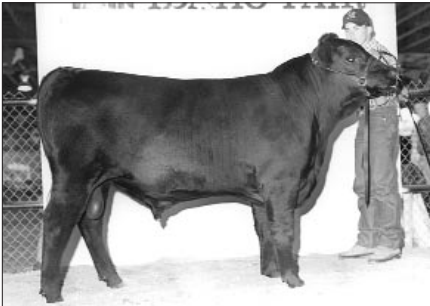

Reserve intermediate champion bull
Sawtooth Surebet 62H