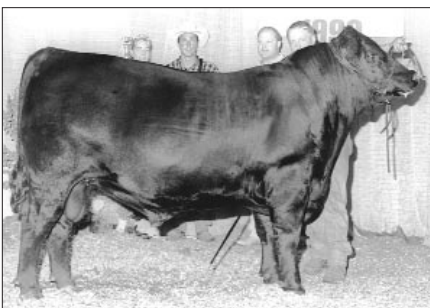

(r) Reserve grand champion female, **Circle A Miss Bando 8566**, by Circle A Angus Ranch, Iberia, Mo. She's a Sept. '98 daughter of GDAR SVF Russ 1848.

■ Ozark Empire Fair Angus Show
Springfield, Mo.

(l) Reserve grand champion bull, **JAC's 8180 3624 8074**, by JAC's Ranch, Bentonville, Ark. He's a Feb. '98 son of Sitz Traveler 8180.