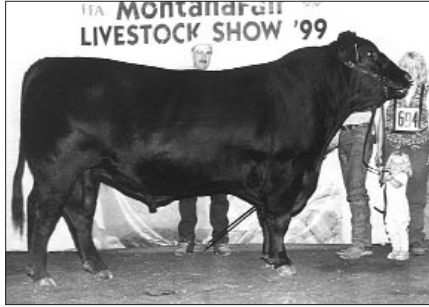

Reserve grand champion bull, **Green's Premium 7578**, by Larry Green, Volborg; Hamilton Farms, Calgary, Alberta, Canada; and High Diamond Angus, Okotaks, Alberta, Canada. He's a March '97 son of WK Ultimatum.