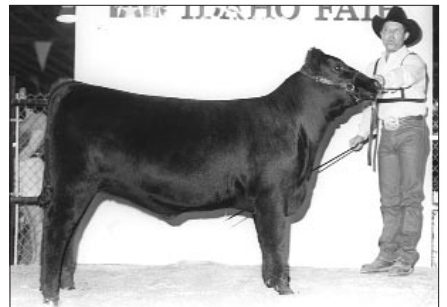

Senior heifer calf champion
G 13 Delia 8339