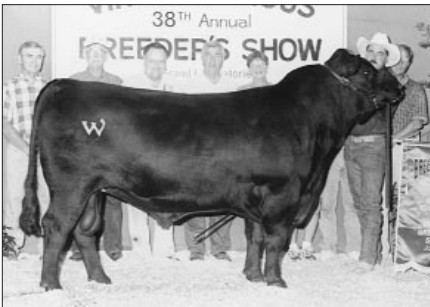

SHOW SCENE

CONTINUED FROM PAGE 264

■ Virginia Angus 38th Breeders' Show
Harrisonburg

Grand champion bull, **Whitstone Treasury J187**, by Whitstone Farm, Aldie, and Jane Saunders, Richmond. He's a March '97 son of GT SVF Treasury.