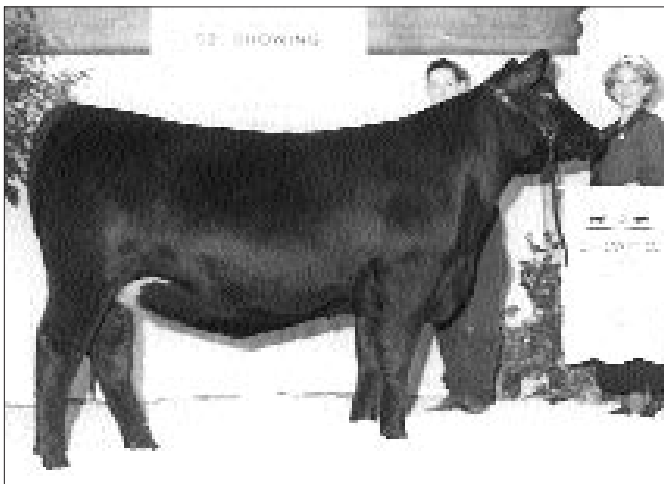

Reserve early junior champion heifer
JKS Miss Cheyenne 198

RESERVE GRAND COW WITH NATURAL CALF: TRA Simply Forever 549, by Maple Lane Angus, Lagrange, Ind.; and Morven Farms, Charlottesville, Va.

GRAND COW WITH EMBRYO CALF: Champion Hill Lady 703, by Holly Gamble, Clinton, Tenn.