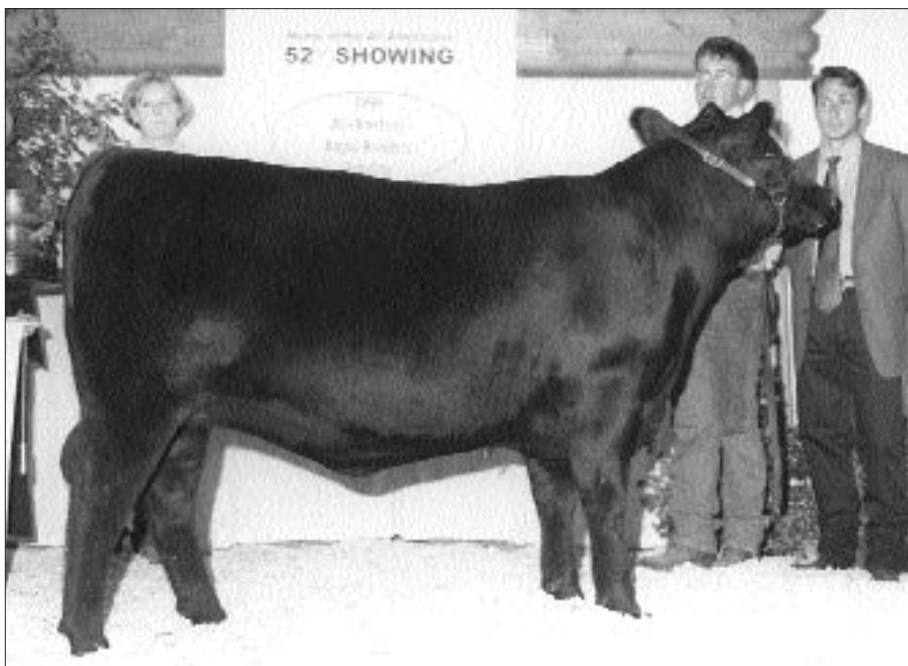

Grand and late junior champion female
Rutledge Sylvan 828H

Angus breeders paraded 157 entries at the 1999 American Angus Breeders' Futurity Super Roll of Victory (ROV) Show held Aug. 1 in Louisville, Ky. Frank Jackson, Bentonville, Ark., evaluated 111 females, 38 bulls and eight cow-calf pairs before selecting champions.

Northern Improvement 4480 GF was named supreme champion at the show after first claiming grand champion bull honors. The March '98 son of TC Stockman 365 first won the junior division. Express Angus Ranch, Shawnee, Okla.; Whitestone-Krebs, Gordon, Neb.; and Goldberg Farms, Moorhead, Minn., own the winning entry.

G 13 Fortune 425C 8068 claimed the reserve grand champion bull title after winning reserve junior champion bull. He's a March '98 son of Stevenson Fortune 425C. Wilson Cattle Co., Cloverdale, Ind.; Greg Smith, Elida, N.M.; and Masters Cattle Co., Bashaw, Alberta, Canada, own the bull.

Rutledge Sylvan 828H captured grand champion female honors for Kassi Kisse, Mount Vernon, Mo. The March '98 daughter of Boyd Mainstream 5006 first won the late junior champion division.

Caroline Smith, Pendleton, S.C., led Ankony Miss Emulous 0M09 to reserve grand champion female honors. The Jan. '98 daughter of TC Stockman 365 first claimed early junior champion heifer.

A complete list of winners follows: