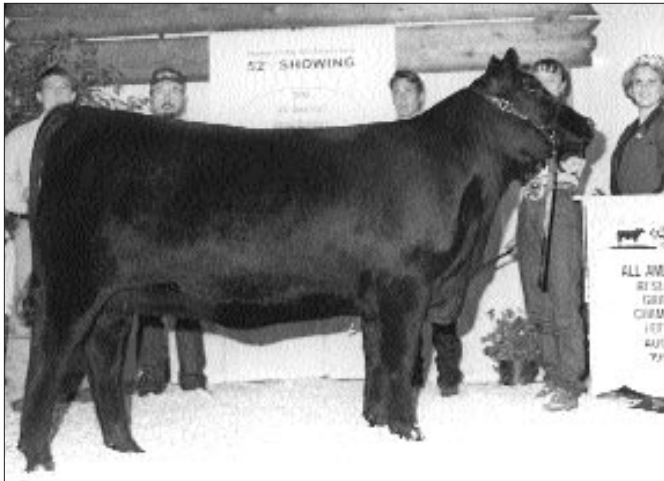

F E M A L E C H A M P I O N S

Reserve grand and early junior champion
Ankony Miss Emulous 0M09