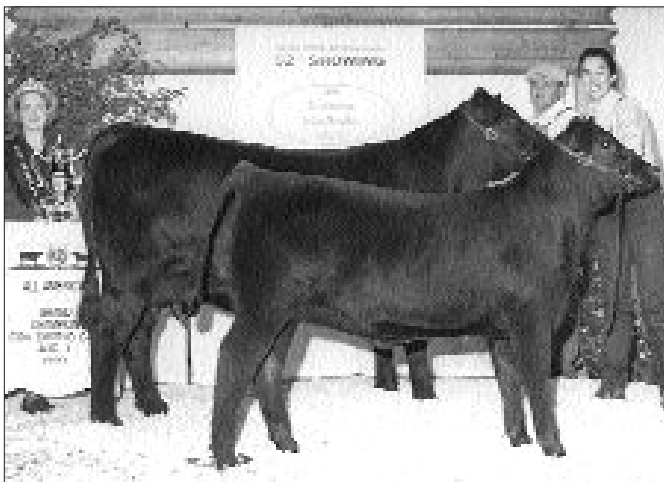

Grand champion cow with embryo calf
Champion Hill Lady 703