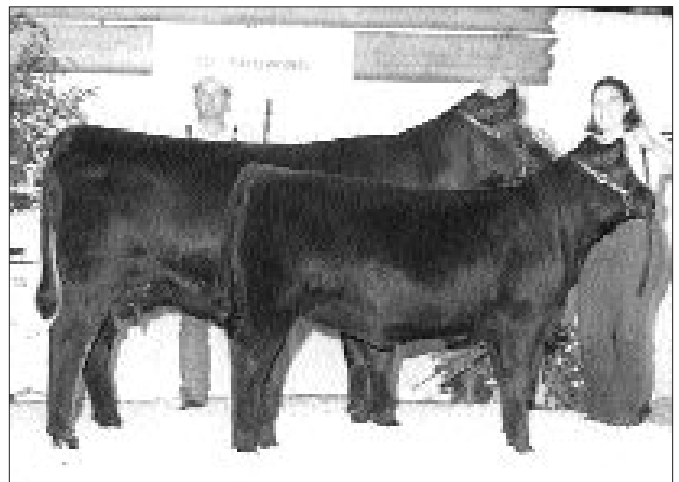

Reserve grand champion cow with embryo calf
Champion Hill Blackcap 687