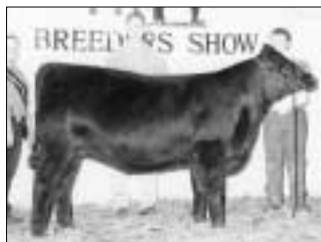

► Reserve grand champion owned female, **Taggart Jasmine Jackie 104**, by Dennis Majors, Monroe, Ohio. She's a Feb. 2001 daughter of Famous 7001.