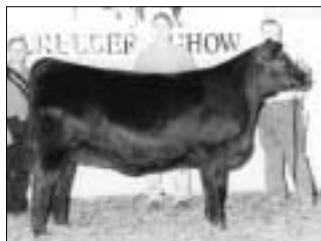

► Grand champion owned female, **Taggart Blackbird Bailee 108**, by Kurt Long, Airville. She's a March 2001 daughter of Krugerrand Merg-er 34.

► Grand champion spotlight heifer, **PS Playmate 951 103**, by John Nichols, Tyrone. She's a Jan. 2001 daughter of SAF Fame.