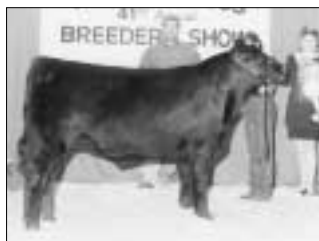

► Grand champion steer, **PTF Mel 1011**, by Chelsea Wieben, Leesburg. He's a March 2001 son of GDAR Executive 727.