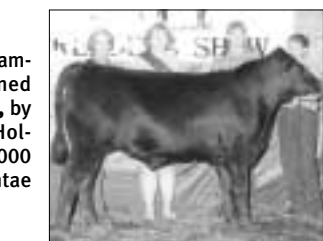

► Reserve grand champion bred-and-owned female, **Triplen Lewis**, by Katie Nolt, New Holland. He's a June 2000 son of RR Daquanta 789E.

► Reserve grand champion bred-and-owned female, **Triplen Lewis**, by Katie Nolt, New Holland. He's a June 2000 son of RR Daquanta 789E.

CONTINUED ON PAGE 298