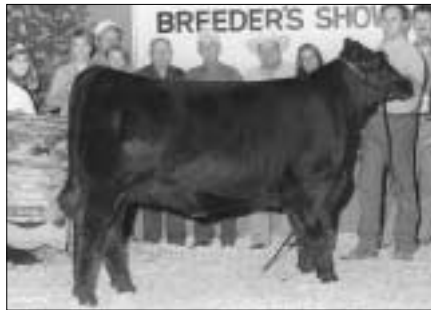

Manager of the year, **Jeff Gooden, Circle A Ranch**, Iberia, Mo. Pictured are (from left) Wayde Womack; Gooden; and Frank Jackson, past winner.

Master breeder of the year, **Boyd Beef Cattle**, Mays Lick, Ky. Pictured are (adults, from left) Paula Boyd, Charles Boyd II and Kurt Schaff, American Angus Hall of Fame. Also pictured are Logan and Blake Boyd.

SHOW SCENE

CONTINUED FROM PAGE 206

■ **Virginia Angus Breeders' Show, Harrisonburg**
Judge: Mike Siemens, Madison, Wis.

Grand champion bull, **Whitestone Battalion L136**, by Whitestone Farm, Battalion Associates, and Mark Duffell, all of Aldie. He's a Jan. 1999 son of Whitestone Widespread MB.