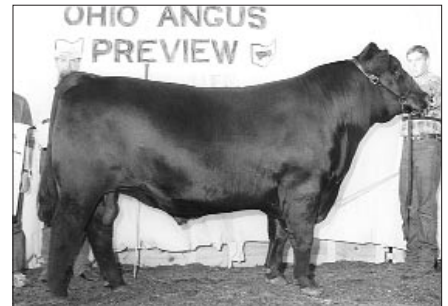

Reserve grand champion bull, **Champion Hill Brave**, by Champion Hill, Bidwell, and Dobson Pulpwood Farm, Campti, La. He's a May '97 son of Leachman Saughatchee 3000C.