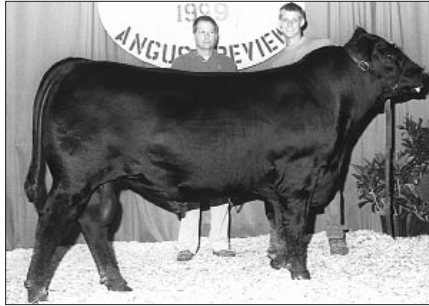

Show Scene

■ Tennessee Angus Preview Show Murfreesboro

Grand champion cow-calf pair, **Champion Hill Blackcap 687**, by Chelsey Warfield, Andersonville. She's a Jan. '97 daughter of Leachman Saugahatchee 3000C. Her Jan. '99 heifer is a daughter of Champion Hill B52 Traveler.

Grand champion bull, **Mills 1483 Dividend 571**, by Ryan Moody, Cookeville. He's a March '98 son of RR 9440 Scotch Cap 1483.

Grand champion female, **Champion Hill Blackcap 1210**, by Robbie Smith, Lebanon. She's an April '98 daughter of Leachman Saugahatchee 3000C.

(r) Reserve grand champion bull, **Maple Valley Saugahatchee 99**, by Maple Valley Ranch, Cumberland Furnace. He's a Jan. '99 son of Leachman Saugahatchee 3000C.

■ Central Illinois Preview Show Congerville