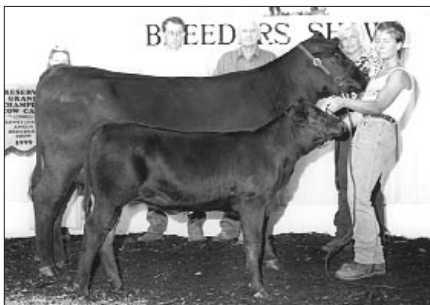

Reserve grand champion cow-calf pair, **Ardrossan's Os Coleen**, by William Dietz Sr., East Prospect. She's a Feb. '97 daughter of Grove's Oscar 47. Her calf is a March '99 daughter of JDH Keystone EXT.