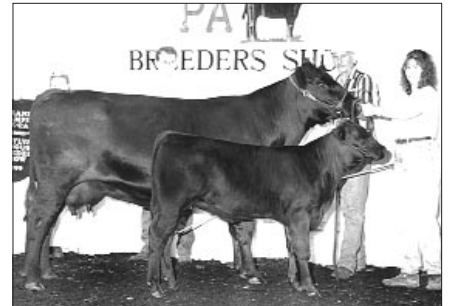

Grand champion cow-calf pair, **JDH Brans Barbara 0706**, by JDH Cattle Co., Dover. She's a May '96 daughter of JDH Branson 0642. Her calf is a March '99 daughter of BIF Fullback 106.