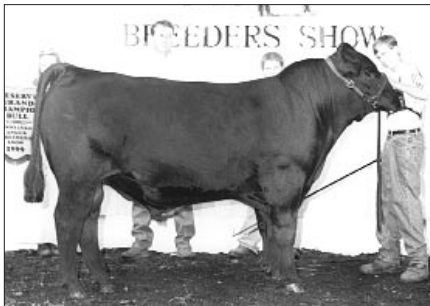

A panel of seven judges evaluated the animals and chose the Angus champions as winners. This is only the second time in the history of the show that one breed has won both bull and female championships.

Supreme champion bull, **Cudlobe Stemwinder 41G**, is a black Angus owned by Dyce and David Bolduc of Claresholm, Alberta. Supreme champion female, **Red Stem Essence 42G**, is a 2-year-old Red Angus owned by Lee and Dawn Wilson and the Miller Cattle Co. of Bashaw, Alberta. She was shown with a 1999 heifer calf at side.

Premier Exhibitor
Champion Hill, Bidwell

■ Pennsylvania Angus Breeders Show
Huntingdon

Grand champion bull, **Weaverland Fullback 829**, by Weaverland Valley Farms, New Holland. He's an Oct. '98 son of Rito 9FB3 of 5H11 Fullback.