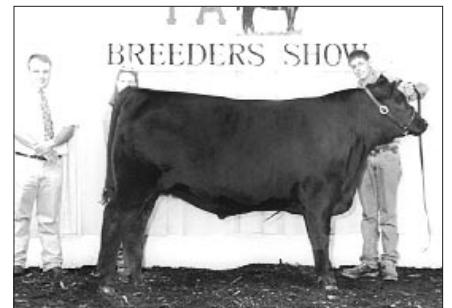

Grand champion steer, **McCullough's Rito 278 810**, by Shawn Ligo, Mercer. He's a Feb. '98 son of MB 9J9 3047.