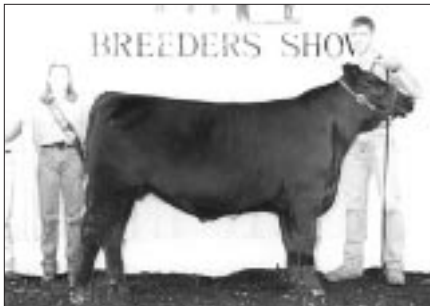

Grand champion bred-and-owned and reserve grand champion steer, **Bishard's Fullback 5545**, by Brett Bishard, York. He's an April '98 son of Rito 9FB3 of 5H11 Fullback.