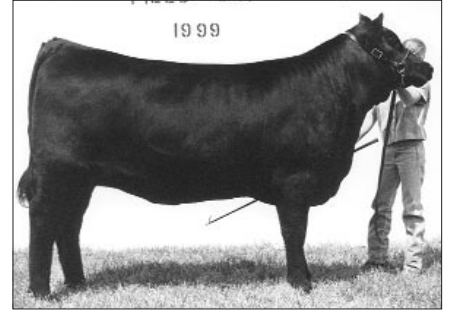

■ Pennsylvania Angus Breeders Junior Show
Huntingdon

Grand champion bred-and-owned female, **LVA Belle's Beauty 801**, by Hope Long, Airville. She's a Feb. '98 daughter of Krugerrand Merger 34.

Grand champion owned female, **Weaverland Erica Cassidy**, by Heather Fuls, Richland. She's a May '98 daughter of GDAR Executive 727.