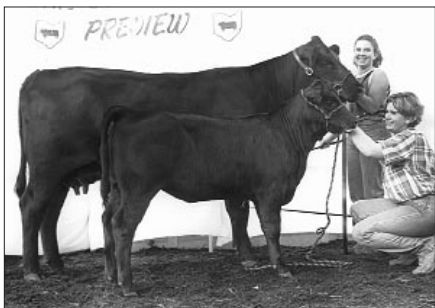

■ Ohio Junior Angus Preview Show
Lebanon

(l) Grand champion bred-and-owned female, **Weisel's Maria 105**, by Megan Weisel, Louisville. She's a Feb. '98 daughter of Whitestone Widespread MB.

(r) Grand champion owned female, **Champion Hill Sara 1117**, by Morgan Woodward, Gallipolis. She's a Feb. '98 daughter of Leachman Saughatchee 3000C.