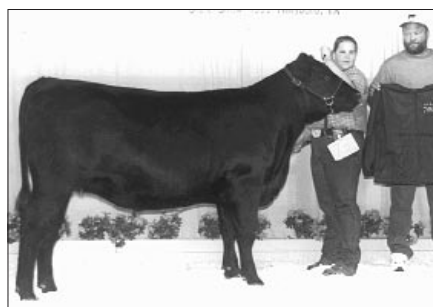

Champion junior division 1 showman is **Allyson Ellison**, Hubbard.