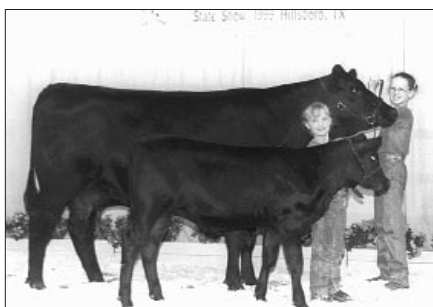

Reserve grand champion cow-calf pair, **Rodens Racquel 457**, by Inabeth Donaldson, Itasca. She's an April '97 daughter of QAS Traveler 23-4. Her March '99 heifer calf is sired by Basin Rainmaker 8142.