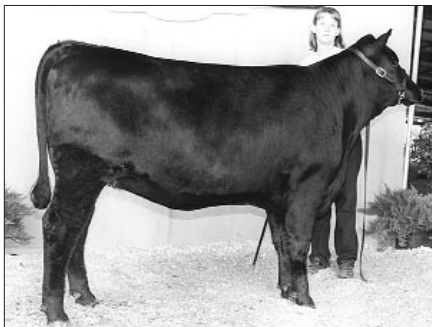

■ South Dakota Junior Angus Show
Huron

Champion bred-and-owned female, **Rocky Branch Emily 801**, by Theresa Boggs, Brookings. She's a Feb. '98 daughter of Krugerrand of Donamere 490.