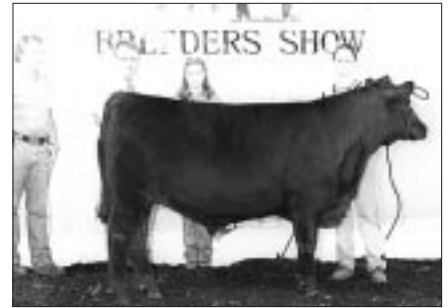

(l) Reserve grand champion bred-and-owned bull, **JM Krugerrand of Green Lane**, by Jason Marsch, Green Lane. He's a Feb. '98 son of Krugerrand of Donamere 490.

(r) Reserve grand champion bred-and-owned steer, **Triple N Pongo**, by Sarah Nolt, New Holland. He's a May '98 son of Rito 9FB3 of 5H11 Fullback.