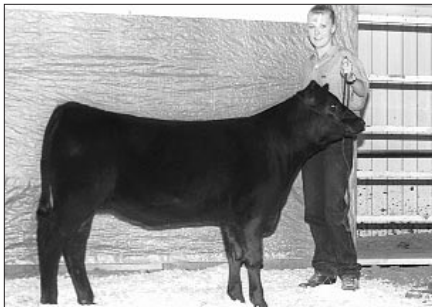

Reserve grand champion bred-and-owned female, **Kanga's Shoshone**, by Trista Good, Wheatland, Wyo. She's a Jan. '99 daughter of Shoshone 99-6323.