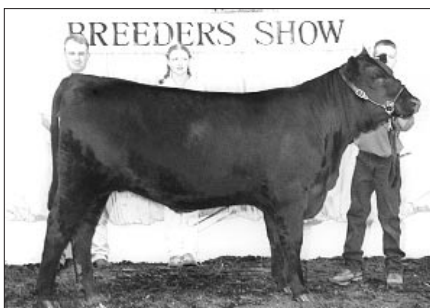

(r) Reserve grand champion cow-calf pair, **WRN Present 603**, by William Nichols, Tyrone. She's a Feb. '96 daughter of PS CEO 308. Her calf is a May '99 daughter of VDAR Lucy's Boy.

(l) Reserve grand champion spotlight female, **Just Enuff Heartland Madie**, by Zach Harding, State College. She's an April '98 daughter of Hoff Heartland SC 456.