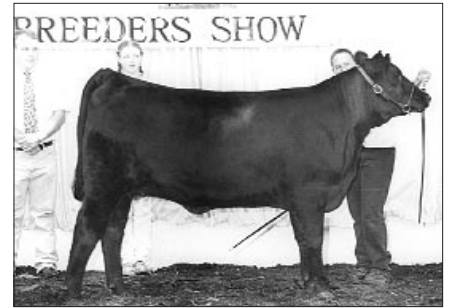

■ Pennsylvania Angus Breeders Junior Show
Huntingdon

Grand champion bred-and-owned female, **LVA Belle's Beauty 801**, by Hope Long, Airville. She's a Feb. '98 daughter of Krugerrand Merger 34.

Grand champion owned female, **Weaverland Erica Cassidy**, by Heather Fuls, Richland. She's a May '98 daughter of GDAR Executive 727.