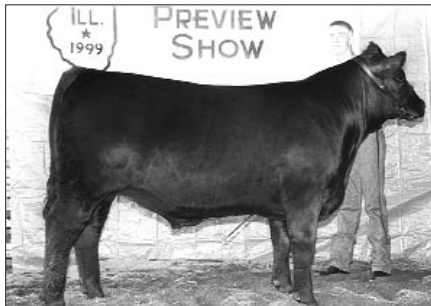

Reserve grand champion steer, **Biscuit**, by Josh Tompkins, Brimfield. He's a March '98 son of AJ North Star.