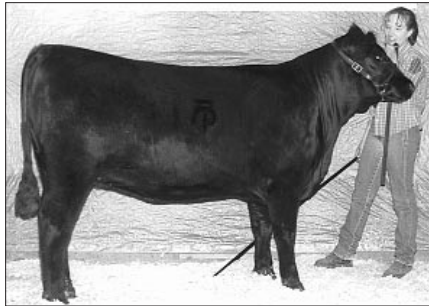

Grand champion bred-and-owned female, **Craig's Margarita 9807**, by Theresa Craig, Fort Collins. She's a March '98 daughter of Krugerrand of Donamere 490.