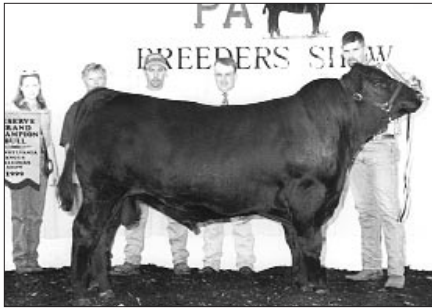

(r) Reserve grand champion bred-and-owned steer, **Triple N Pongo**, by Sarah Nolt, New Holland. He's a May '98 son of Rito 9FB3 of 5H11 Fullback.

(l) Reserve grand champion bred-and-owned bull, **JM Krugerrand of Green Lane**, by Jason Marsch, Green Lane. He's a Feb. '98 son of Krugerrand of Donamere 490.