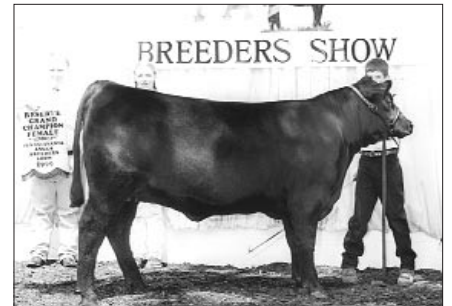

Reserve grand champion owned female, **Rains Miss Charlie 81 Char**, by Cory Thompson, Wellsville. She's an April '98 daughter of Sitz Traveler 8180.