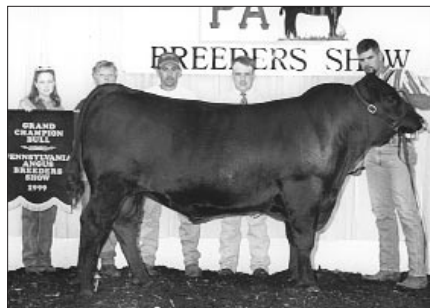

Grand champion bred-and-owned bull, **JM Blackstone 74**, by Jason Marsch, Green Lane. He's a Feb. '98 son of Century Touchstone 131.