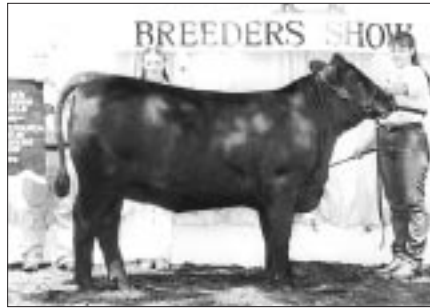

■ Pennsylvania Angus Breeders Junior Show
Huntingdon

Grand champion bred-and-owned female, **LVA Belle's Beauty 801**, by Hope Long, Airville. She's a Feb. '98 daughter of Krugerrand Merger 34.

Grand champion owned female, **Weaverland Erica Cassidy**, by Heather Fuls, Richland. She's a May '98 daughter of GDAR Executive 727.