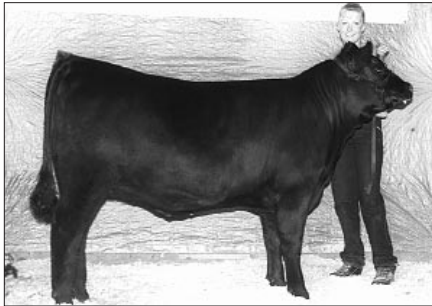

■ Colorado Golden Trend Junior Angus Show
Longmont

Supreme female and grand champion owned female, **TJ Gaines Lady T533**, by Trista Good, Wheatland, Wyo. She's a May '98 daughter of SAF Fame.