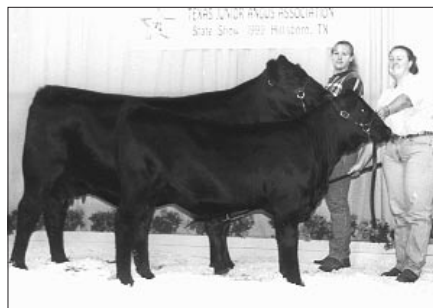

Grand champion cow-calf pair, **BPS Miss Emulous**, by Becky Stuckey, Southmayd. She's an Oct. '96 daughter of Klass Manpower. Her Oct. '98 heifer calf is sired by Klas Lineback.