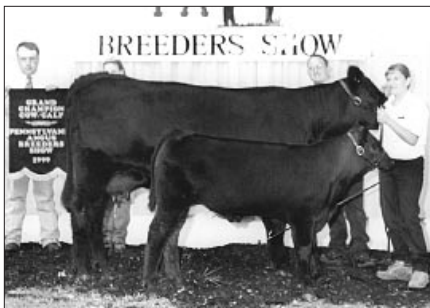

Grand champion cow-calf pair, **Weaverland Erica Jada**, by Jamie Hower, Bethlehem. She's a June '97 daughter of GDAR Executive 727. Her calf is an April '99 son of Sedgwick's Rebar.