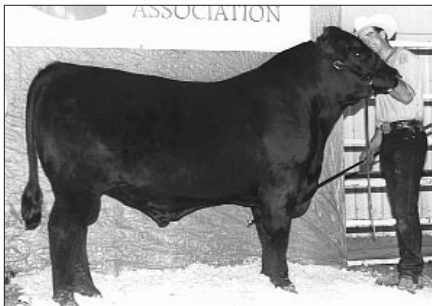

Grand champion bred-and-owned female, **Craig's Margarita 9807**, by Theresa Craig, Fort Collins. She's a March '98 daughter of Krugerrand of Donamere 490.

Grand champion cow-calf pair, **GC Bingo's Kanga**, by Trista Good, Wheatland, Wyo. She's a March '97 daughter of SAF Fame. Her calf is a Jan. '99 heifer.