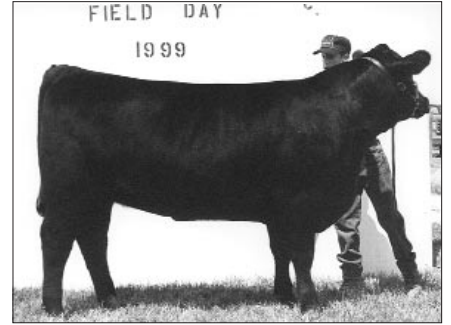

(l) Supreme female and grand champion bred-and-owned female, **GHY Eileen 289**, by Glen Haas, Veteran. She's a Feb. '99 daughter of Leachman Explorer.

(r) Reserve supreme and grand champion owned female, **WY Goldie 81-893**, by Brett Ruiz, Yoder. She's a Jan. '98 daughter of SVF GDAR 216 LTD.