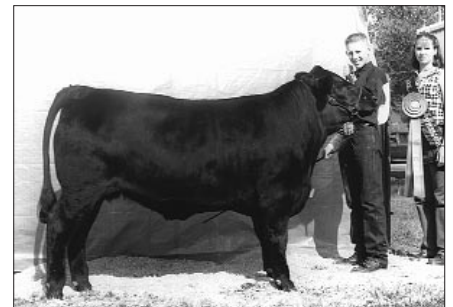

Grand champion Angus steer, **EPA Erica's 711 D801**, by Jarrett Martin, Lavaca. He's an April '98 son of GDAR Oscar 711.