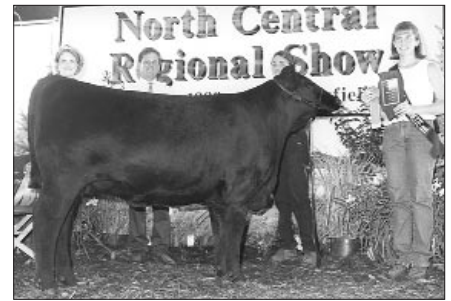

RESERVE CALF: Brockmere Zenobia Jeanette, by Jacob Lutes, Brookfield, Mo.

INTERMEDIATE: WAF Norma Jean 8131, by Sonya Smith, Lebanon, Tenn.

RESERVE INTERMEDIATE: NPF Tiffany 8P27, by Mandy Bauman, Eureka, Ill.

LATE JUNIOR: EVF Kruger Lady 894, by Cody Bock, Hanna City, Ill.

RESERVE LATE JUNIOR: Rutledge Sylvan 828H, by Kassi Kissee, Mount Vernon, Mo.

EARLY JUNIOR: De Kap Fully Shirley 238, by Mandy Bauman, Eureka, Ill.

RESERVE EARLY JUNIOR: Dameron Georgina 842, by Elizabeth Schilling, Lake Fork, Ill.

SENIOR: DAR 7942 Schurrtop 8005, by Lacey Robinson, Montgomery City, Mo.

RESERVE SENIOR: KF Evergreen Erica 1095, by Alicia Kramer, Farina, Ill.

BRED-AND-OWNED BULLS (7 shown)

CALF: LAR Elvis 8089, by Lacey Robinson, Montgomery City, Mo.

INTERMEDIATE: Opis 2RT2, by Sadie Kugler, Adair, Ill.

JUNIOR: Blue Ston Inovator, by T.J. Curtin, Stonington, Ill.

RESERVE JUNIOR: Schroeder's Quest 348, by Drew Schroeder, Clarence, Iowa.

COW-CALF PAIRS (4 shown)

GRAND: CCL Blackcap Whitney, by Dustin Bedel, Saybrook, Ill.

RESERVE GRAND: LAR Blackcap Effie 6121, by Lacey Robinson, Montgomery City, Mo.

STEERS (12 shown)

GRAND: Siebring's Fullback 9812, by Matt Bachman, Eureka, Ill.

RESERVE GRAND: Laudmere Promptman 50U, by Brittany Sievers, Dixon, Iowa.

GROUP CLASSES

BEST FIVE HEAD: Illinois Junior Angus Association

PREMIER BREEDER AWARD

Julie Dameron, Lexington, Ill.

Grand champion bred-and-owned female
Dameron Georgina 849