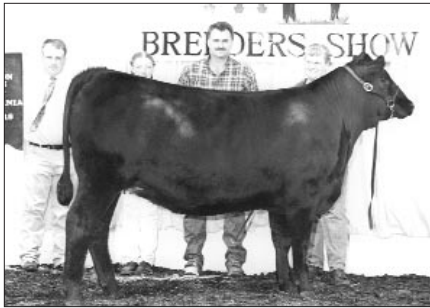

■ Pennsylvania Angus Breeders Junior Show
Huntingdon

Grand champion bred-and-owned female, **LVA Belle's Beauty 801**, by Hope Long, Airville. She's a Feb. '98 daughter of Krugerrand Merger 34.

Grand champion owned female, **Weaverland Erica Cassidy**, by Heather Fuls, Richland. She's a May '98 daughter of GDAR Executive 727.