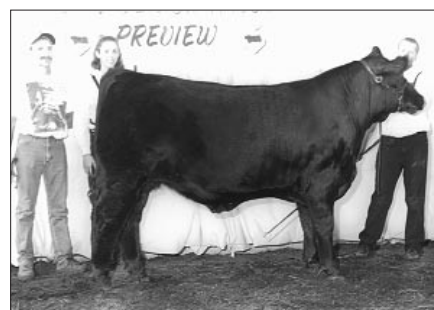

(l) Reserve grand champion bred-and-owned bull, **Milmere Catch 22**, by Angela Miller, Luckey. He's an April '98 son of Leachman Saughatchee 3000C.

(r) Reserve grand champion Angus steer, **Kiata Bumper**, by Eric King, Tiffin. He's an April '98 son of Kiata Tecumseh.