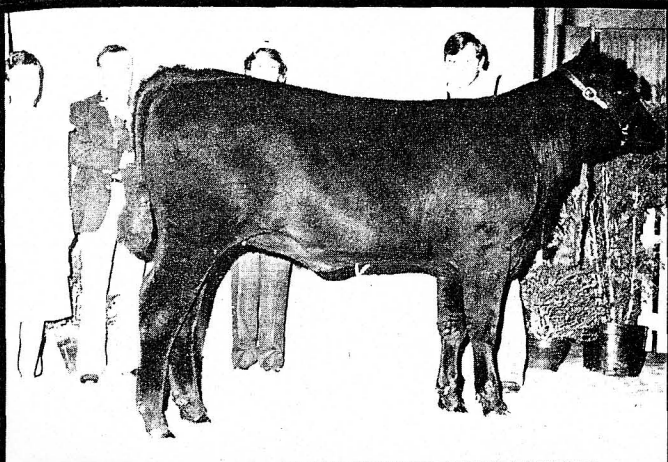

Wildwood Acres Ranch, Rome, Ga., and Klondike Hill Farm, Eastover, S.C., on Mr Klondike of Wildwood, by Fairfield Hi Guy. 3, Premier Beef Cattle, Howell, Mich., on Premier Nautilus, by Premier Independence KN.

Class 3—calved 11-15-83 to 11-19-83 (2 shown): 1, Weaver Angus Farm, Peoria, Ill., on WAF Blitz, by ZAF Administrator 131. 2,

Claiming top honors in the best udder division was *Creek Side Evergreen 284*. The 4-8-82 daughter of Ken Caryl Mr Angus 8017 was exhibited by Sheri Rentz.

Windy Acres Angus, Bert Skou, B&L Ranch and Belle Point Ranch put together Dr Spock progeny to win the junior get-of-sire class.

Windy Acres Angus won the produce of dam award with the offspring of Windac Class 1752.

Windy Acres Angus claimed the McCorkle Challenge Trophy for best pair.

Weaver Angus on WAF Kaboom, by ZAF Administrator 131.

Class 4—calved 10-16-83 to 10-22-83 (2 shown): 1, Briarwood Genetics, West Bend, Wis., on Liberty Street, by QLC Winchester. 2, Premier Beef on Premier Prelude, by Premier Independence KN.

Class 5—calved 9-3-83 to 10-1-83 (5 shown): 1, Doran Bollman Family, Pulaski, Iowa, on Indy 500, by Premier Independence KN. 2, Premier Angus Inc., Cloverdale, Ind., on Premier Charger, by Pine Drive Big Sky. 3, B&L Ranch, Shawnee, Okla., and Jack Logston, Guthrie, Okla., on R&J Laredo 2273.

Class 6—calved 7-2-83 to 8-14-83 (7 shown): 1, Bruce L. Haas, LeRoy, Ill., on HA Wrangler, by Progression. 2, R&J Ranch, Briggs, Texas, and Rolex Breeders, Bowling Green, on R&J Rolex 2023, by R&J Austin 13. 3, Black Knight Angus Farm, Cullman, Ala., on Knight Rider, by Pine Drive Big Sky.