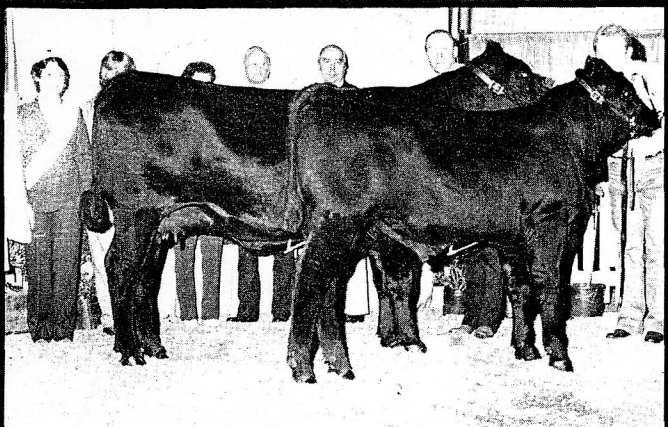

Weaver Angus on WAF Kaboom, by ZAF Administrator 131.

Class 4—calved 10-16-83 to 10-22-83 (2 shown): 1, Briarwood Genetics, West Bend, Wis., on Liberty Street, by QLC Winchester. 2, Premier Beef on Premier Prelude, by Premier Independence KN.

Class 5—calved 9-3-83 to 10-1-83 (5 shown): 1, Doran Bollman Family, Pulaski, Iowa, on Indy 500, by Premier Independence KN. 2, Premier Angus Inc., Cloverdale, Ind., on Premier Charger, by Pine Drive Big Sky. 3, B&L Ranch, Shawnee, Okla., and Jack Logston, Guthrie, Okla., on R&J Laredo 2273.

Class 6—calved 7-2-83 to 8-14-83 (7 shown): 1, Bruce L. Haas, LeRoy, Ill., on HA Wrangler, by Progression. 2, R&J Ranch, Briggs, Texas, and Rolex Breeders, Bowling Green, on R&J Rolex 2023, by R&J Austin 13. 3, Black Knight Angus Farm, Cullman, Ala., on Knight Rider, by Pine Drive Big Sky.

Class 7—calved 5-30-83 to 6-15-83 (5 shown): 1, Premier Angus and Pine Tar Associates, Lockney, Texas, on JK Pine Tar, by Pine Drive Big Sky. 2, Millcreek Farm, West Mansfield, Ohio, and Prospect Farms, Arva, Ont., on Millcreek Mistro, by Pine Drive Big Sky. 3, King