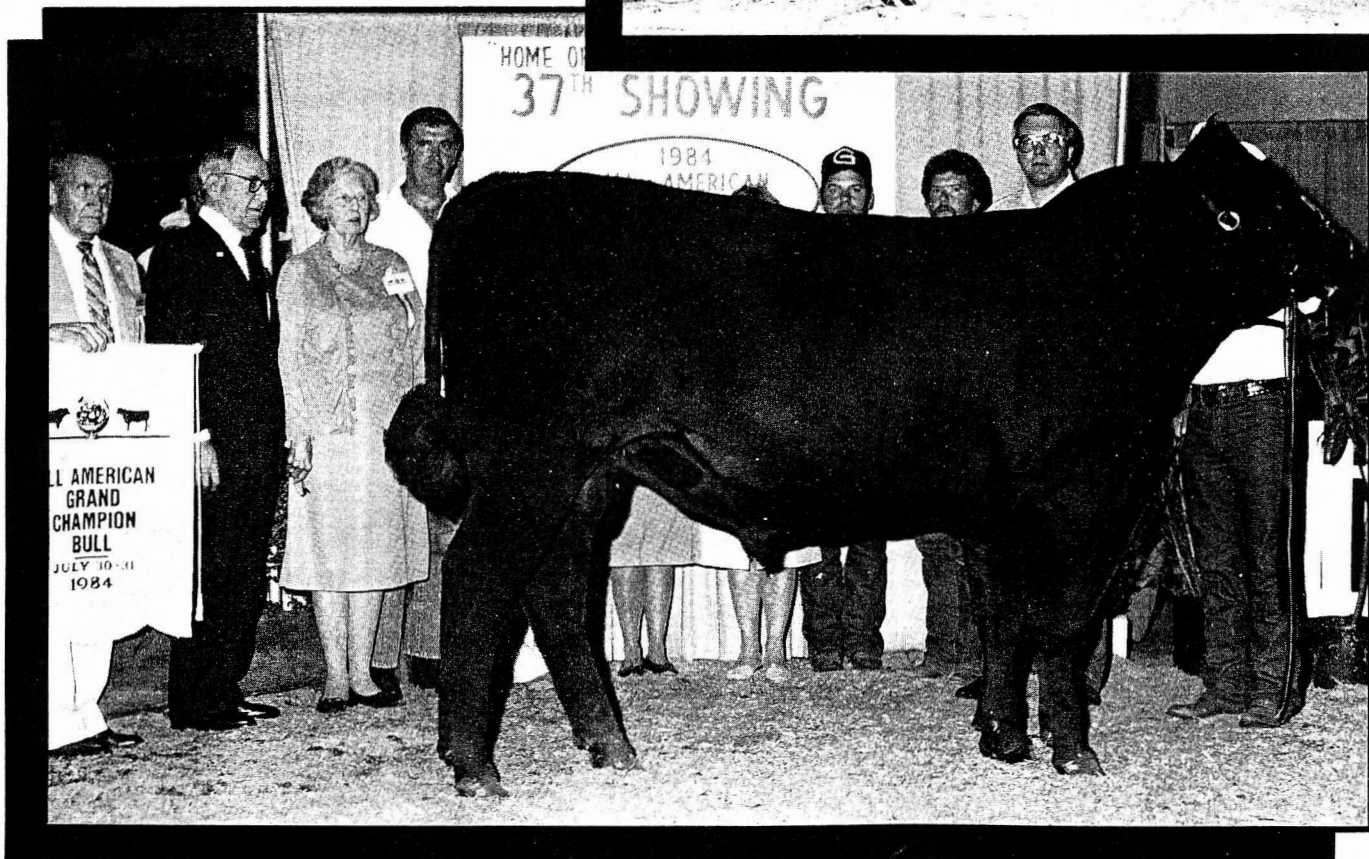

Louisville, July 30-31

The American Angus Breeders' Futurity

**GRAND
CHAMPION
HEIFER
R&J Sybil 2003**

The 7-4-83 daughter of R&J Austin 13 was exhibited by R&J Ranch and Backgate Angus. The intermediate champion stood 54½ inches tall at the hip.

**SUPREME CHAMPION
Cobble Pond New Yorker**

The 2-15-83 son of Pine Drive Big Sky was exhibited by Cobble Pond Farm and Gallagher's Angus Farm. Measuring 60 inches at the hip and weighing 1,630 lb., he was first named early junior and grand champion bull.

Judge Herman Purdy of Huntingdon Farm, Alexandria, Pa., lined up the 150 entries and when the judging was complete slapped Cobble Pond New Yorker supreme champion. This popular young sire exhibited by Cobble Pond Farm, Sharon, Conn., and Gallagher's Angus Farm, Ghent, N.Y., is a February 1983 son of Pine Drive Big Sky out of Gunston Seniorita. The early junior champion measured an even 60 inches at the hip and tipped the scales at 1,630 lb. General approval of his reign was evidenced by a plethora of semen sales during the event.

The Futurity's leading lady was intermediate champion R&J Sybil 2003, a July 1983 R&J Austin 13 daughter, exhibited by R&J Ranch, Briggs, Texas, and Backgate Angus, Dallas.

Reserve grand champions Greenbrae Chairman and Windac Tiara F460 are no newcomers to the tanbark and winner's circles—each has been led to purple in several major shows. Chairmans Board of Directors exhibited the senior champion bull, while Windy Acres Angus, Harrison, Neb.; B&L Ranch, Shawnee, Okla.; and Bert Skou, Buenos Aires, Argentina, paraded "Tiara" to reserve intermediate and reserve grand champion spots in the following day's female show.