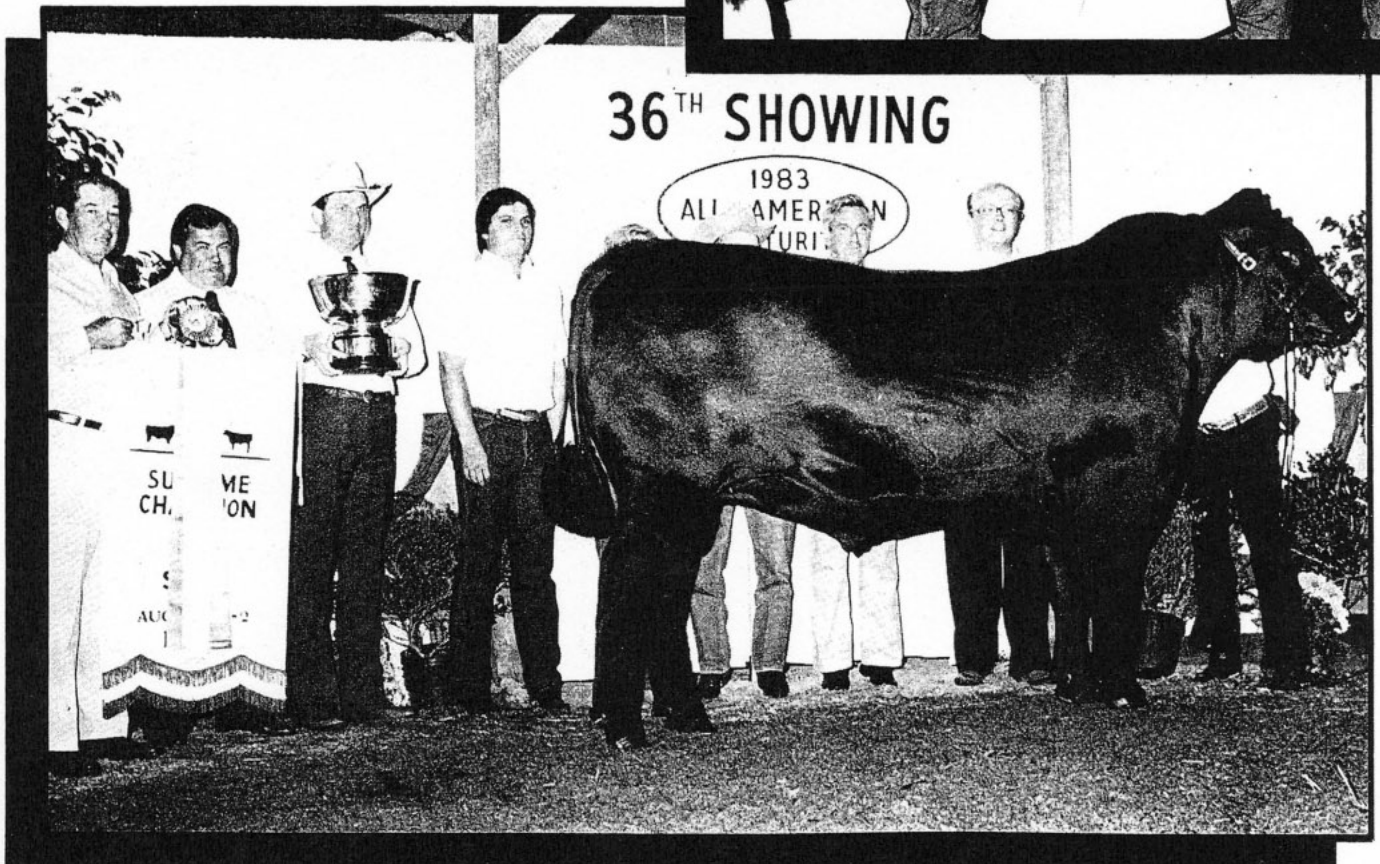

Bill Wilson of Premier Angus Inc., Cloverdale, Ind., lined up the Futurity entries. As usual, competition was strong and enthusiasm ran high in the Louisville barns.

SUPREME CHAMPION
QLC Winchester

The 3-6-81 son of Fairfield Hi Guy was exhibited by Quirk Land & Cattle Co., K&K Cattle, Fairfield Farms and Harmon Angus. Measuring 61 1/4 inches at the hip and weighing 2,205 lb., he was first named senior and grand champion bull.

GRAND CHAMPION HEIFER

Grahams Lucky Lady

The 4-11-82 daughter of Fairfield Hi Guy, bred and owned by John Graham, was exhibited by Garney Angus and Melco Cattle Co. She stood 56½ inches tall at the hip and was slapped late junior champion.

After lining up 165 head, judge Bill Wilson of Premier Angus Inc., Cloverdale, Ind., slapped QLC Winchester supreme champion—climaxing two eventful days. No newcomer to the tan bark or the purple, this March 1981 son of Fairfield Hi Guy was exhibited by Quirk Land & Cattle Co., Hastings, Neb.; K&K Cattle, Kearney, Neb.; Fairfield Farms, Lakeville, Conn.; and Harmon Angus, Lavina, Mont. The senior champion stood 61¼ inches tall at the hip and outweighed all contenders for the grand champion title at 2,205 lb.

The Futurity's leading lady also boasted impressive measurements—Grahams Lucky

Lady leveled the stick at 56½ inches before wending her way to the top of 103 heifers. The April 1982 Fairfield Hi Guy daughter, bred and owned by John Graham, Gilman, Iowa, had recently swept the bred-and-owned division of the National Junior Angus Show in Des Moines, Iowa, and had made a strong debut in Denver earlier this year. Garney Angus of Afton, Okla., and Melco Cattle Co. of Lancaster, S.C., joined Graham as exhibitors of the late junior and grand champion.