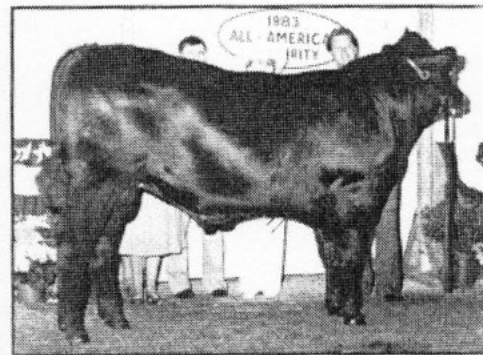

Reserve late junior champion Creston Mr Universe, a son of Ken Caryl Mr. Angus 8017 exhibited by Weaver Angus Farm and Mr. & Mrs. W.B. Henley.