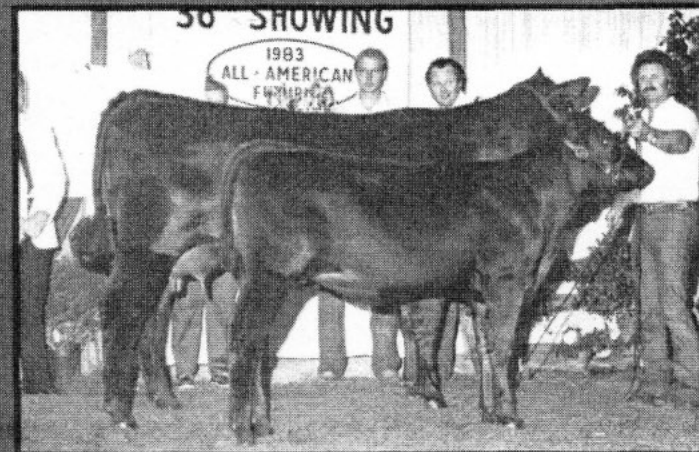

GRAND CHAMPION COW-CALF PAIR
TC Peg 0111 and TC Peggy Lee 3001

The 9-8-80 PS Power Play daughter and her 1-17-83 heifer calf by Dr Spock were exhibited by TC Ranch. The pair also took champion honors in the cow-with-natural-calf division; TC Peggy Lee 3001 was named reserve junior heifer calf champion.