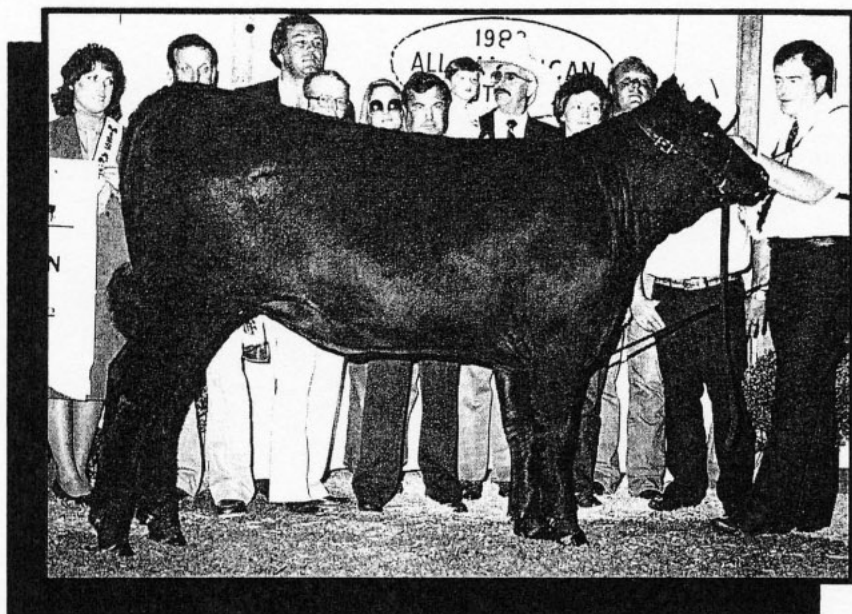

Bill Wilson of Premier Angus Inc., Cloverdale, Ind., lined up the Futurity entries. As usual, competition was strong and enthusiasm ran high in the Louisville barns.

SUPREME CHAMPION
QLC Winchester

The 3-6-81 son of Fairfield Hi Guy was exhibited by Quirk Land & Cattle Co., K&K Cattle, Fairfield Farms and Harmon Angus. Measuring 61 1/4 inches at the hip and weighing 2,205 lb., he was first named senior and grand champion bull.

GRAND CHAMPION HEIFER

Grahams Lucky Lady

The 4-11-82 daughter of Fairfield Hi Guy, bred and owned by John Graham, was exhibited by Garney Angus and Melco Cattle Co. She stood 56½ inches tall at the hip and was slapped late junior champion.

After lining up 165 head, judge Bill Wilson of Premier Angus Inc., Cloverdale, Ind., slapped QLC Winchester supreme champion—climaxing two eventful days. No newcomer to the tan bark or the purple, this March 1981 son of Fairfield Hi Guy was exhibited by Quirk Land & Cattle Co., Hastings, Neb.; K&K Cattle, Kearney, Neb.; Fairfield Farms, Lakeville, Conn.; and Harmon Angus, Lavina, Mont. The senior champion stood 61¼ inches tall at the hip and outweighed all contenders for the grand champion title at 2,205 lb.

The Futurity's leading lady also boasted impressive measurements—Grahams Lucky

Lady leveled the stick at 56½ inches before wending her way to the top of 103 heifers. The April 1982 Fairfield Hi Guy daughter, bred and owned by John Graham, Gilman, Iowa, had recently swept the bred-and-owned division of the National Junior Angus Show in Des Moines, Iowa, and had made a strong debut in Denver earlier this year. Garney Angus of Afton, Okla., and Melco Cattle Co. of Lancaster, S.C., joined Graham as exhibitors of the late junior and grand champion.