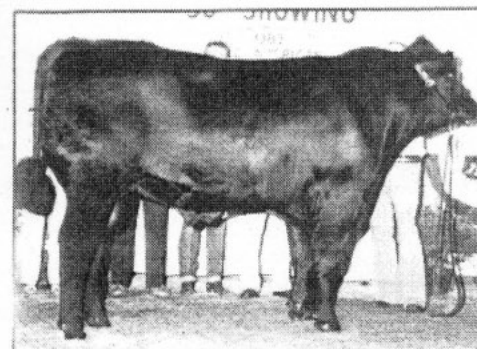

Reserve senior champion ZAF Administrator 131, a son of Sir Wms Warrant exhibited by Weaver Angus Farm and Zehr Angus Farm.

Class 8—calved 5-1-82 to 5-20-82 (8 shown): 1. Windy Acres; Hayes Star; and Melco on Transition, by Progression. 2. Clifford H. Simmons II and Omega Cattle Corp., Williamston, Mich., on Omegan Royal, by Ken Caryl Mr. Angus 8017. 3. Oak Ridge Ranch, Calistoga, Calif., and Skarship Farm on Oak Ridge Sibellus, by Skarship Educator. 4. Shadymere Farm and JJS Farm, Carmel, Ind., on Shadymere Designer JJS, by General JJ Patton. 5. O'Neill Angus Farm, Logan, Iowa, and William B. Wilson Ranches, Midland, Texas, on Oneills Camelot, by Thomas Chaps.

Class 9—calved 4-1-82 to 4-15-82 (4 shown): 1. Weaver and Mr. and Mrs. W.B. Henley, Paso Robles, Calif., on Creston Mr Universe, by Ken Caryl Mr. Angus 8017. 2. Weaver and Carl E. Murphy, Morral, Ohio, on Genesis, by Ken Caryl Mr. Angus 8017. 3. Michigan State University, East Lansing, Mich.; Harold Day, Paint Lick, Ky.; and Weining on MSU

Legislator, by MSU Legacy. 4. Talbott on Select Delta E11P, by Delta TTR 29D.

Class 10—calved 3-2-82 to 3-13-82 (5 shown): 1. S/2 Angus, Leo's Angus, Erdmann and Baldrige on Cracker Jack Brutus 512, by Loma Lanes Cracker Jack 12J. 2. Ken Caryl Cattle Co., Red Lodge, Mont., Rishel Angus, North Platte, Neb., and Harmon Angus on OBC Simon 192, by Fairfield Hi Guy. 3. Irving on Doctor Pepper 25 IA, by Sir Wms Warrant. 4. Quirk and B&L Ranches, Allen, Okla., on OBC Copenhagen 222, by Fairfield Hi Guy. 5. Claybrook on Claybrook Force, by Ken Caryl Mr. Angus 8017.

Class 11—calved 2-2-82 to 2-18-82 (5 shown): 1. Skarship on Skarships Mr Stetson, by Ken Caryl Mr. Angus 8017. 2. Bar X Angus, Richlands, Va. on Stewart's Limited Edition 68P, by Ken Caryl Mr. Angus 8017. 3. Blugrass Angus Farm, Danville, Ky., Triplett; and Spruce Valley Farm, Mt. Sterling, Ky., on Blugrass Impression, by Ken Caryl Mr. Angus 8017. 4. Ken Caryl and E.W. Serrell Jr., Larkspur, Colo., on Ken Caryl Luther 2032, by Sir Wms Warrant. 5. Vi-Mar Cattle Co., on Sunnyvail Mutual Fund, by Ken Caryl Mr. Angus 8017.

Class 12—calved 9-1-81 to 9-28-81 (2 shown): 1. R&J; Snider Bros., Gerald, Mo., and Dozier Angus Bland, Mo., on R&J Transformer 2371, by R&J Ike. 2. Larry Roots on Black Gold Cassanova, by Sir Wms Elector.

Class 13—calved 5-3-81 to 7-4-81 (3 shown): 1. Premier Beef, O'Neill's Angus and Summitcrest Farm, Summitville, Ohio on Premier Independence KN, by Ken Caryl Mr. Angus 8017. 2. White Hall on White Hall Walhallo 371, by Sir Wms Warrant. 3. Mackrey & Cavanna & Lopez, Buenos Aires, Argentina and Claverack Angus, Claverack, N.Y., on Claveracks High Geiger, by Sir Williams Geiger.

Class 14—calved 1-8-81 to 4-22-81 (4 shown): 1. Quirk, K&K Cattle, Fairfield and Harmon on QLC Winchester, by Fairfield Hi Guy. 2. Weaver and Zehr Angus Farm, Flanagan, Ill., on ZAF Administrator