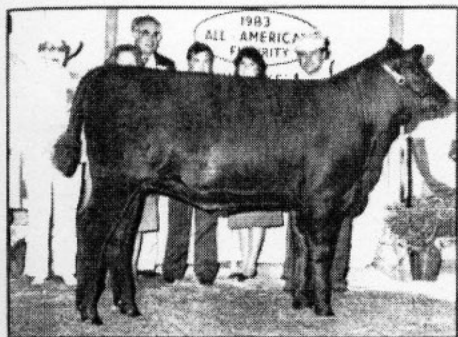

Reserve intermediate champion Hayes Star Bonnie Kay, a daughter of Progression exhibited by Hayes Star Ranch and Windy Acres Angus.