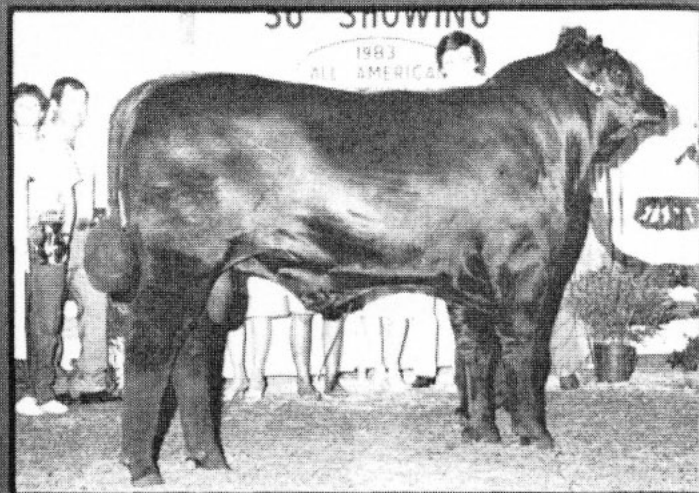

Quirk lined up Fairfield Hi Guy progeny to win the get-of-sire class and help earn the show's sire-of-the-year award for that bull.

Other group titles were spread among several exhibitors: Hayes Star Ranch of Travelers Rest, S.C., led out the junior get winners; R&J Ranch took the produce of dam award; while Baldrige claimed the best pair and joined efforts with Erdmann to put forth the best six head.

Weaver Angus Farm, Peoria, Ill., was named premier breeder of the show. Winners in that stall area included junior bull calf champion, reserve junior bull calf champion, reserve late junior champion bull and reserve senior champion bull.

The gamut of events included an embryo auction, sale of the Auxiliary scholarship heifer, an address by entertainer Jerry Clower and much socializing. Show manager Joe Bill Meng and chairman Tom Burke are to be commended for a well-run affair.

RESERVE GRAND CHAMPION BULL
Cracker Jack Brutus 512

The 3-11-82 son of Loma Lanes Cracker Jack 12J, owned by S/2 Angus, Leo's Angus Ranch and LeRoy Erdmann, was exhibited by Jim Baldrige. Selected late junior champion, he measured 58 1/4 inches at the hip and weighed 1,495 lb.