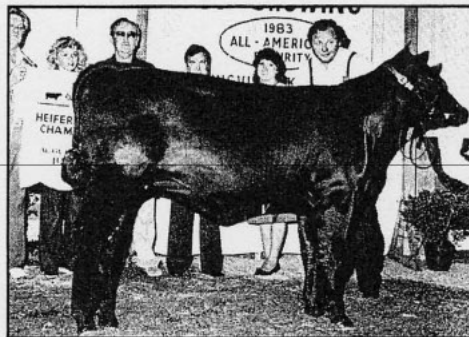

Senior calf champion TC Peggy Sue 2135, a daughter of Dr Spock owned by Ty Uden and exhibited by TC Ranch.