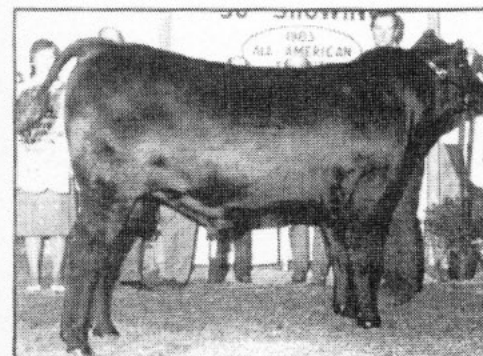

Reserve early junior champion Stewarts Limited Edition 68P, a son of Ken Caryl Mr. Angus 8017 exhibited by Bar X Angus.