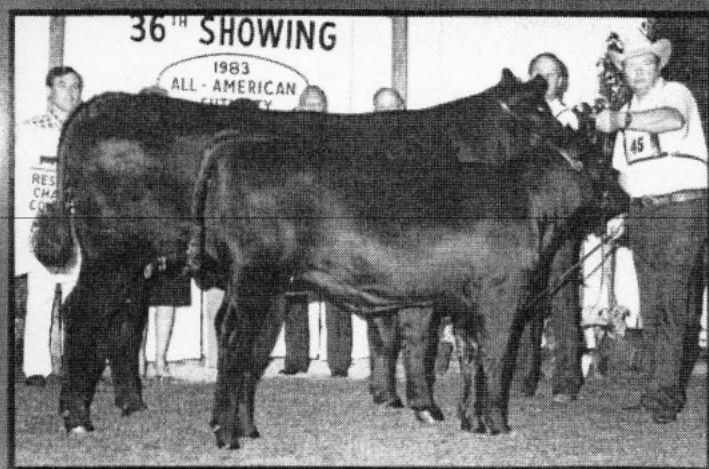

RESERVE GRAND CHAMPION COW-CALF PAIR
R&J Duchess 1239 and Mamies Gal

The 4-26-79 Premier Jackpot daughter and her 11-6-82 heifer calf by Progression were exhibited by R&J Ranch, Empire Angus, Picket Fence Angus and Gallagher's Farm. The pair also claimed champion honors in the cow-with-embryo calf division; Mamies Gal was named reserve senior heifer calf champion.

Jeffrey Dameron, Lexington, Ill., on Silver Plume Miss Karin 1032, by QLC Target. 4. Cobble Pond on Gunston Serenade, by Dr. Spock. 5. Gene C. Triplett, Danville, Ky., on Triplett's Kentucky Lady, by MSU Legacy.

Class 9—calved 7-12-82 to 8-16-82 (4 shown): 1. Christopher Bell, Rocklin, Calif., on Greenbrae Charm, by Fairfield Hi Guy. 2. Woodruff Angus on Woodruff's Elba 260, by Premier High Roller. 3. Todd Dawes, Urbana, Ind., on DD Miss Eastern Erica 502, by Cracker Jack Baros 2459. 4. Wildwood Angus on Double HH-UT Dreamboat, by Ken Caryl Mr. Angus 8017.

Class 10—calved 7-1-82 to 7-3-82 (6 shown): 1. Hayes Star and Windy Acres Angus, Harrison, Neb., on Hayes Star Bonnie Kay, by Progression. 2. Shady Brook, Gallagher's, and Johnson Angus on Larkspur Gal, by Progression. 3. Herb Lou Farms, Ann Arbor, Mich., and Harry Weining, Shelbyville, Ky., on Herb Lou Miss Angus 0072, by Ken Caryl Mr. Angus 8017. 4. Greg Jenkins, Rineyville, Ky., on Mengs Anoka Barbara 144P, by Progression. 5. Becky Robichaux, Raceland, La., on Nicoles Blackbird, by Briarhill Bartman.

Class 11—calved 6-5-82 to 7-1-82 (5 shown): 1. R&J and Stroud's Creek Ranch on R&J Miss Esso 1842, by Perryville Esso Extra 17M. 2. Carrie Worthington Harl, Hastings, Neb., on QLC A51 Camilla A300P, by Fairfield Hi Guy. 3. Rusty L. Burk, Fortville, Ind., on BAF Precious 2166, by Ken Caryl Mr.