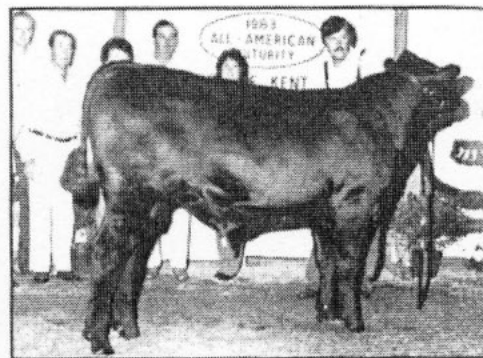

Reserve senior calf champion Shady Brook Shadow 49P, a son of Fairfield Hi Guy exhibited by Shady Brook Angus Farm and Meng Farms Inc.