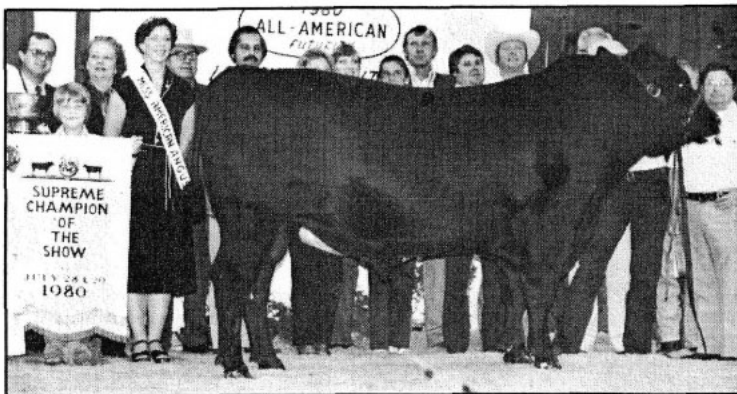

Supreme champion and grand champion bull Briarhill Jay