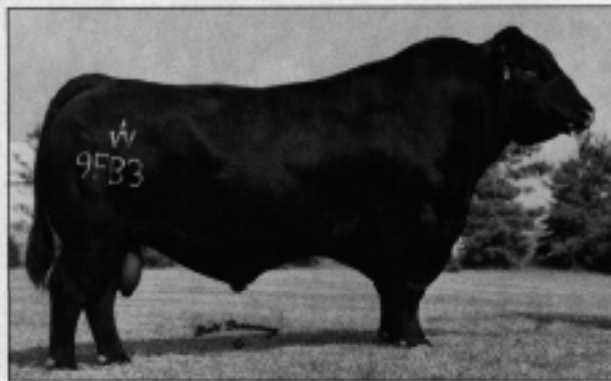

Listed on the following pages are the tabulations for the show year just concluded. The 1996-97 ROV circuit began with the American Angus Breeders Futurity in Louisville in Aug. 1996.

- Mid-South Fair, Memphis, Tenn.
- Eastern National Livestock Show, New Windsor, Md.
- Georgia National Fair, Perry
- Northern International Livestock Exposition, Billings, Mont.
- Grand National, San Francisco, Calif.
- American Royal, Kansas City, Mo.
- Southwestern Stock Show, Fort Worth, Texas
- Dixie National, Jackson, Miss.

Roll of Victory

Show Bull of the Year
NAF Stockman 4224

Show Heifer of the Year
Whitstone F278 of 5H27 0133

Sire of the Year
Rito 9FB3 of 5H11 Fullback

Breeder of the Year
Whitstone Farm, Aldie, Va.

→ **SHOW BULL OF THE YEAR** ←