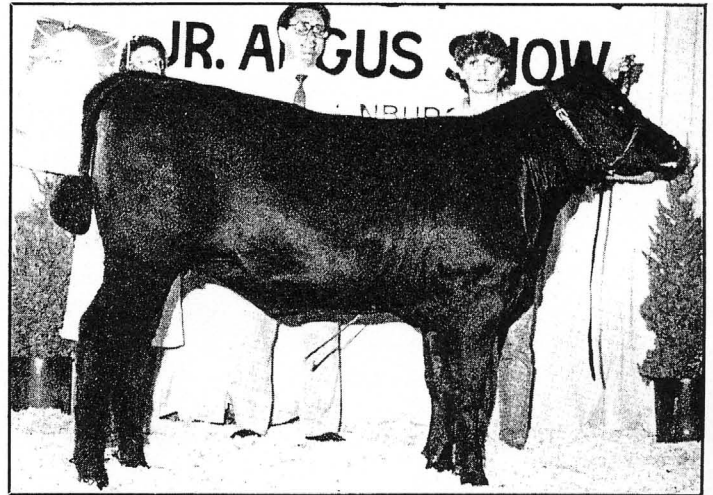

Eastern Regional Junior Angus Show

Harrisonburg, Va., June 16-17

Hosting Virginia breeders welcomed junior exhibitors, families and friends from 16 states to the Rockingham County Fairgrounds for the Eastern Regional. Their enthusiasm, coupled with excellent facilities and a break from the East's early summer heat wave, pulled in a full house crowd and culminated in an enjoyable event. Steve Weaver, Peoria, Ill., lined up the 203 heifers, bulls and pairs.

Champion heifer at the Eastern Regional Junior Show in Harrisonburg was Summitcrest Miss Angus R003, owned by Victoria Johnson, Summitville, Ohio. Judge Steve Weaver, Peoria, Ill., first awarded this heifer the junior champion title.