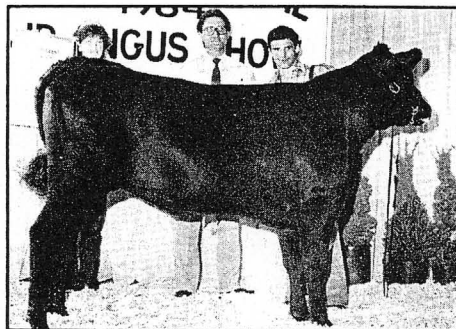

Fritz Frey, Quarryville, Pa., exhibited the reserve champion bred-and-owned heifer TOF Friskys Pride 1273.

BRED-AND-OWNED HEIFERS

Class 1—calved 12-1-83 to 12-30-83 (2 shown): 1, Barry T. Wimberly, Branchville, S.C., on BW Blackcap 38, by Premier Stardom. 2, Roy Allen Hedrick, Petersburg, W.Va., on Homestead BB Frost, by Waltz Frosty Northern 8040.

Class 2—calved 11-6-83 to 11-30-83 (2 shown): 1, Brenda Leydens, Clifton, Ill., on Miss Heather L13, by ERA Black Coupon 001. 2, Roy Allen Hedrick on Homestead Pollyanna K, by Waltz Frosty Northern 8040.

Class 3—calved 10-2-83 to 10-14-83 (2 shown): 1, Philip Myers, White Post, on PM Blackline Power Sue, by PS Power Play. 2, Matthew Davenport, Delaplane, on Hollin Blackcap Echo MD 83, by Ken Caryl Mr Angus 8017.

Class 4—calved 9-2-82 to 9-19-83 (7 shown): 1, Molly Cooper, Zanesville, Ohio, on PVF Barbaramere 983, by Pine Drive Big Sky. 2, Brenda Leydens on Miss Strike Gal L23, by Craft Lucky Strike.

Class 5—calved 6-26-83 to 7-11-83 (4 shown): 1, Susan Moxley, West Friendship, Md., on DA Blackbird 153, by Sayre Patriot. 2, Barry Wimberly on BW Blackcap Dolly, by RCT Machinist.

Class 6—calved 5-22-83 to 6-18-83 (5 shown): 1, Diane Krause, Slatington, Pa., on DSK Grand Erica 683, by PS Power Play. 2, Julie Myers, Wellsville, Pa., on Queen June 63, by TJH Power Play 02.

Class 7—calved 4-18-83 to 5-9-83 (3 shown): 1, Christopher Friant, Hayes, on Timberneck Queen Mother, by PS Power Play. 2, Angela Smith, Russell Springs, Ky., on SAF Miss Universe 1343, by Pine Drive Big Sky.