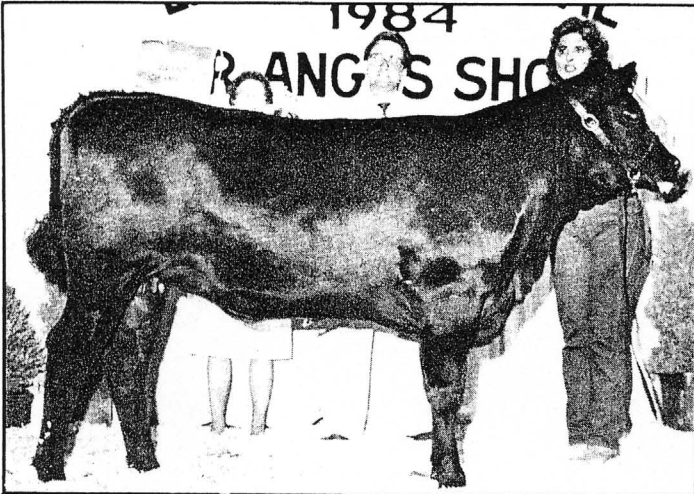

Eastern Regional Junior Angus Show

Harrisonburg, Va., June 16-17

Hosting Virginia breeders welcomed junior exhibitors, families and friends from 16 states to the Rockingham County Fairgrounds for the Eastern Regional. Their enthusiasm, coupled with excellent facilities and a break from the East's early summer heat wave, pulled in a full house crowd and culminated in an enjoyable event. Steve Weaver, Peoria, Ill., lined up the 203 heifers, bulls and pairs.

Champion heifer at the Eastern Regional Junior Show in Harrisonburg was Summitcrest Miss Angus R003, owned by Victoria Johnson, Summitville, Ohio. Judge Steve Weaver, Peoria, Ill., first awarded this heifer the junior champion title.