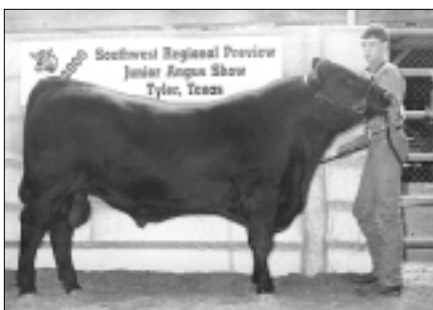

### STEERS (6 shown)

**GRAND:** Garren's Double Bar Rogue 928, by Zachary Wells, Hamilton, Texas.

**RESERVE GRAND:** MDK Magician Jett 3 K68, by Mary Kendrick, Southlake, Texas.

Grand champion bred-and-owned female  
**OCC Madeline 8065**

Grand champion owned female  
**R&R Pride 908J**

Grand champion cow-calf pair  
**ABS Princess 925H**

Grand champion bred-and-owned bull  
**Harwell's TR H52**

Grand champion steer  
**Garren's Double Bar Rogue 928**