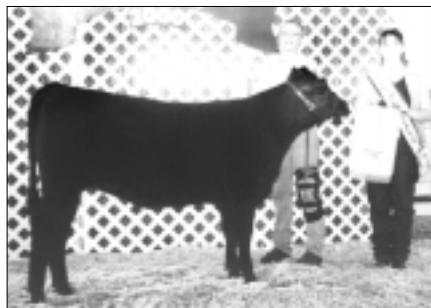

Reserve grand champion bred-and-owned female, **RAF Money Honey**, by Raven Ramey, Danville. She's a Nov. 1999 daughter of Krugerrand's Moneyline.