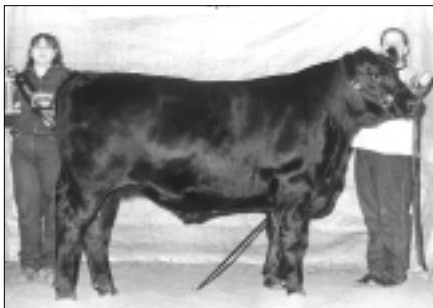

Reserve grand champion steer
MDK Magician Jett 3 K68