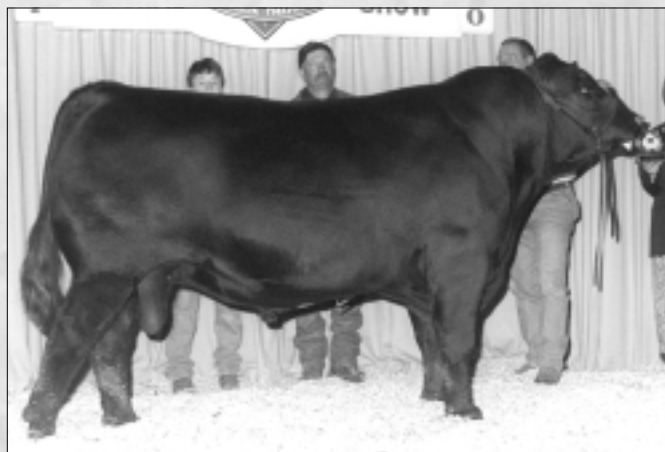

Reserve senior champion bull
Cedar Creek Transformer 9843