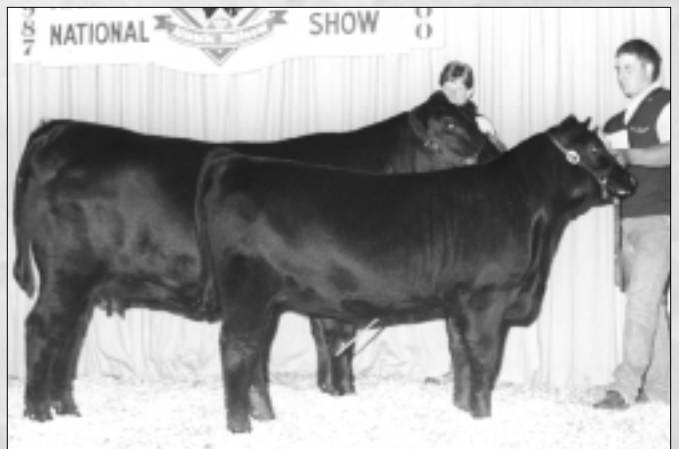

Reserve grand champion cow with embryo calf
Dalton's Belle Rose 7246