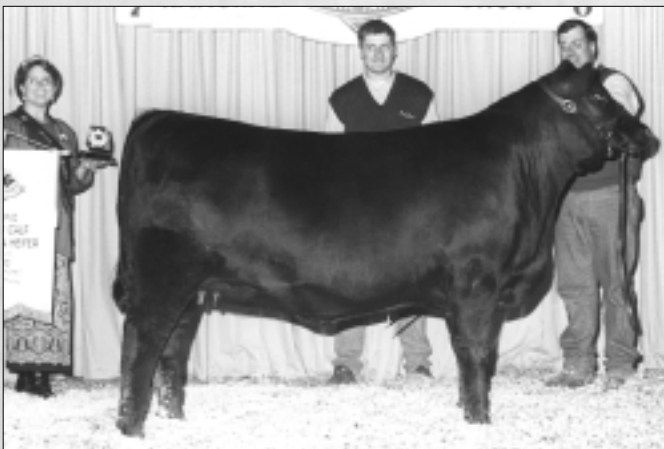

Reserve senior heifer calf champion
Dalton's Bemindful Maid 8225