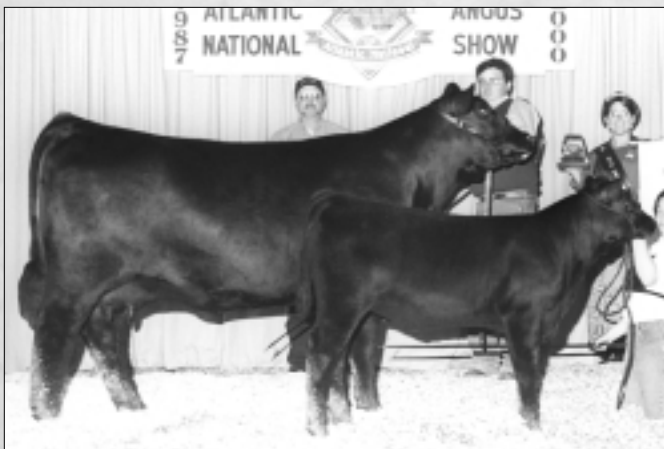

Class 17 (1-22-97)

1. Whitestone Dominator J047, by Smitten Farm, The Plains, Va.

Reserve grand champion cow with natural calf and junior champion female
TC Pride 8002