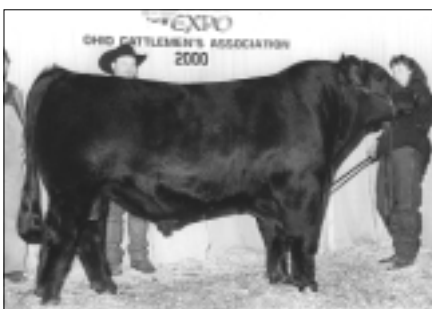

(l) Reserve grand champion bull, **Paradise Fullback 810**, by James and Sharon Winter, Ashville. He's a Jan. 1998 son of Rito 9FB3 of 5H11 Fullback.

(r) Reserve grand champion female, **Champion Hill Cheyenne 1387**, by Champion Hill, Bidwell. She's a Nov. 1998 daughter of Whitestone Widespread MB.