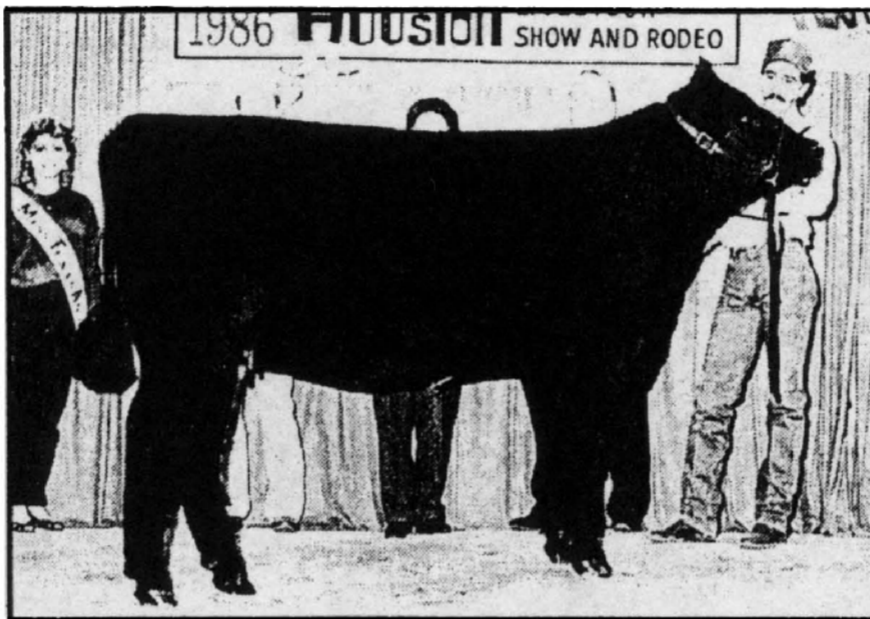

Junior champion female honors went to R&J Alexis 464. She is owned by R&J Ranch, Briggs, Tx., and Lynn Brae Farms, Roanoke, Va.