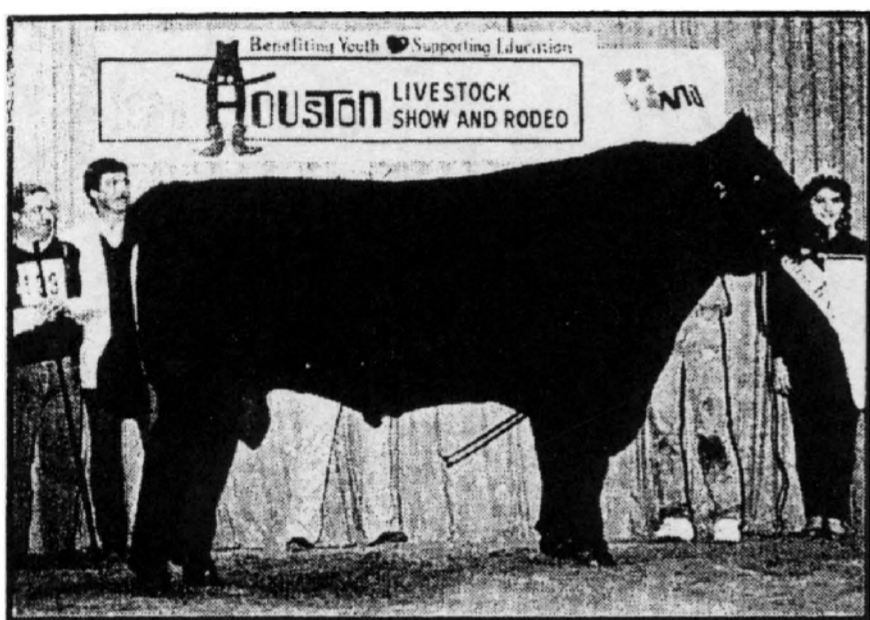

Judge's comments...

Of Premier Valedictorian: "I'm gonna stick my neck out here and pick him because he's the kind of bull I'd like to breed my cows to."

Judge Winter found the top females more than just eye-appealing. "This is about the strongest set of females I've been around in a long time," he said. "These look like they can go to the pasture and do a good job."

Brost Power Drive was awarded the reserve grand champion bull banner. First named the senior winner, he is owned by Premier Angus, Cloverdale, In.; Brost Angus Farm, Oxford, In.; and B&L Properties, Shawnee, Ok.