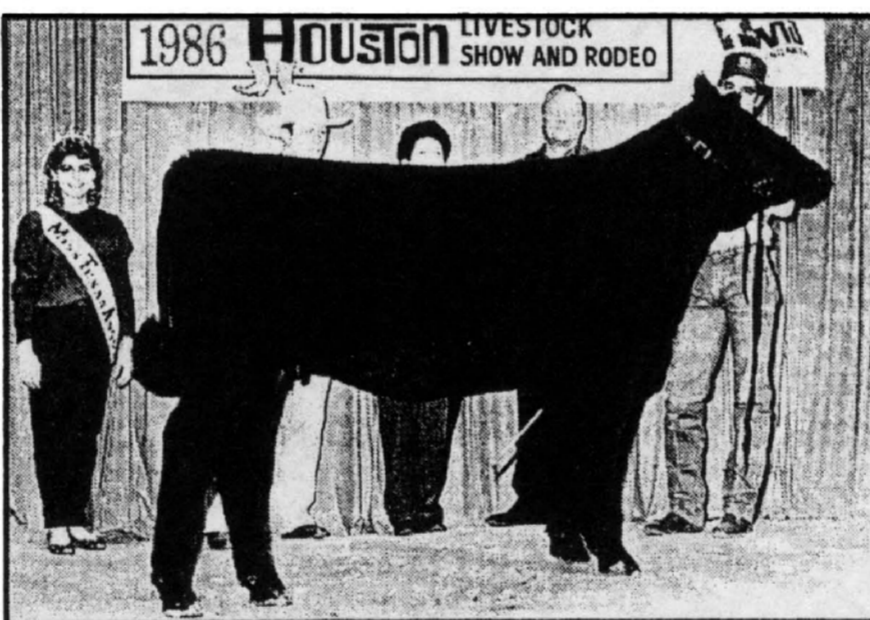

R&J June 1694 stands as the reserve grand champion female. She was earlier named the reserve intermediate champion. Heifer is owned by R&J Ranch, Briggs, Tx., and Cobble Pond Farm, Millerton, N.Y.

Rolling Oaks Ranch, Burkett, Tx., led out the senior bull calf champion, ROR Royalty 108T.

Intermediate champion bull honors went to Premier Governor. He is owned by Premier Angus, Cloverdale, In., and Bruce and Myra Addington, Sandy Hook, Ky.

Junior champion female honors went to R&J Alexis 464. She is owned by R&J Ranch, Briggs, Tx., and Lynn Brae Farms, Roanoke, Va.