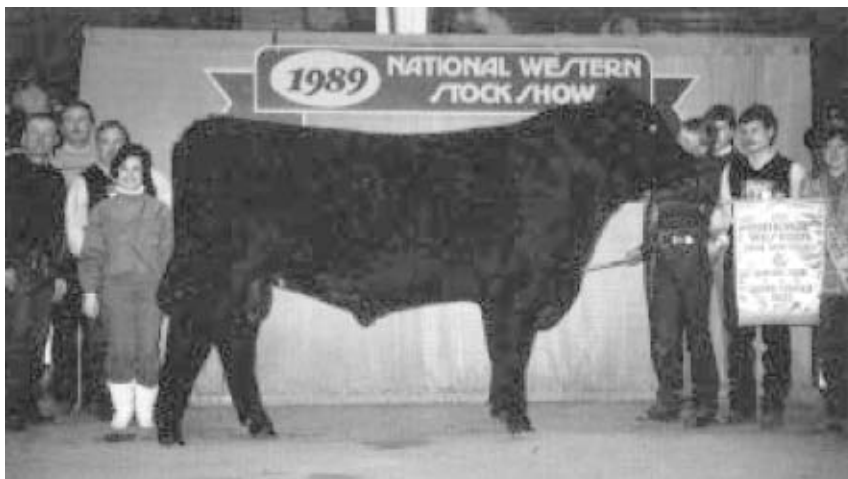

A modest snowstorm at mid-week was the only hitch in travel plans for Denver. Weather delays, however, were minimized so most of the overflow crowd could enjoy all of "Denver" activities unhampered. Attendance at the bull show was especially impressive as Angus breeders claimed both sides of the arena. The Saturday morning event was solo Angus - the arena not being shared with another breed - and the arrangement proved to be welcome as seating would have been at a premium otherwise.

A total of 205 Angus bulls and heifers were placed by Judge Dick Burns of Dunlap, Ill., and his associate, Gene Wiese, Manning, Iowa.

A return trip to the National Western played well for the owners of Grubbs MacKenzie, the 1988 National Western reserve grand champion bull. This year, this bull - a Roll of Victory veteran and no longer a youngster at 2,532 pounds - took home the grand champion title. Brost Dan Patch was placed reserve grand. Both bulls are sons of SCR Lone Star 411, the national sire whose offspring also placed first in the get-of-sire competition.

In the female show, Premier Tess 7822B was selected grand champion and R&J Angela 1547 took reserve.

Reserve junior and reserve grand champion bull *Brost Dan Patch*.