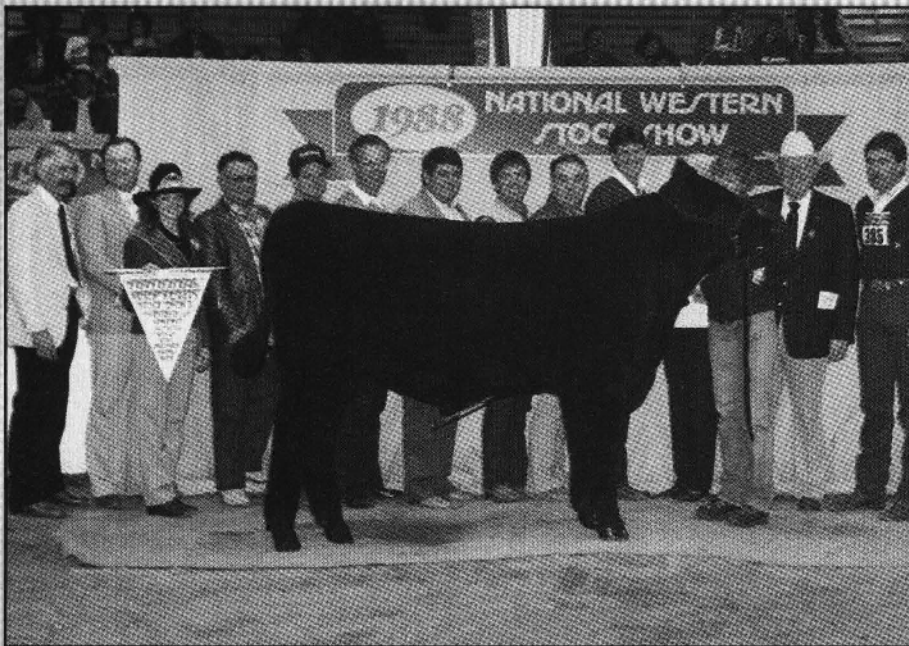

National Western Stock Show senior and grand champion bull Dameron Linedrive.

Dameron Linedrive takes Denver's top slot

The big bull that won at Louisville stood again in the place of honor for the 1988 National Western Stock Show, Denver. Had admission been charged or tickets counted, the attendance at the Angus show would have been impressive. And, from the tone of the crowd, they not only seemed pleased with the representation Angus registration no. 11,000,000 provided the breed, but many Westerners enjoyed seeing him for the first time in the flesh as well. "Linedrive" is sired by Ken Caryl Overdrive 304H, ever a popular and highly regarded foundation bull with Montana roots.

Selection of his reserve partner, Grubbs Mac Kenzie, a yearling son of SCR Lone Star 411, also met with approval. The midwest bull stood as winter bull calf champ earlier and begins his show career with an illustrious win.

Female selection required judge Jim Wright of Le Grand, Calif. and his associate, Dave Medeiros of Turlock, Calif., to sift through 142 contenders. B&L Jamies Pearl, a Harrison daughter, continued her winning ways demonstrated out on the circuit this past year by taking intermediate champion, then grand. Reserve grand was a relative newcomer to the ring, Northcote Elegant Zara, the winter heifer calf champion who also embarks on her show career well-launched in the agreeable climate of this year's . . . "Denver."

National Western Stock Show winter calf and reserve grand champion bull Grubbs Mac Kenzie.

National Western Stock Show intermediate and grand champion female B&L Jamies Pearl.

National Western Stock Show
Denver, Colo., January 15-16, 1988