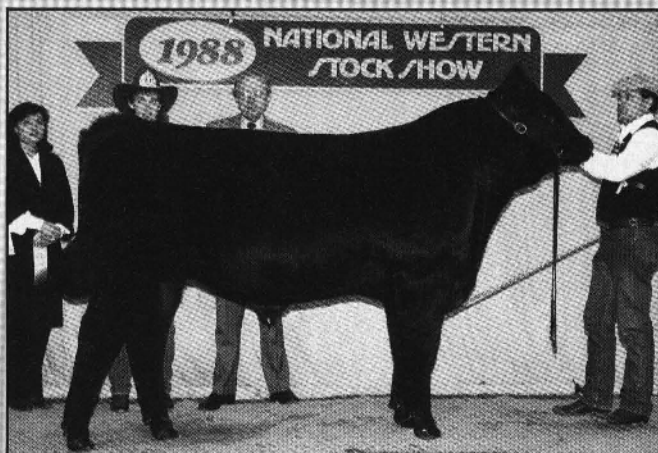

National Western Stock Show reserve senior bull calf champion **Northcote Excitement**.