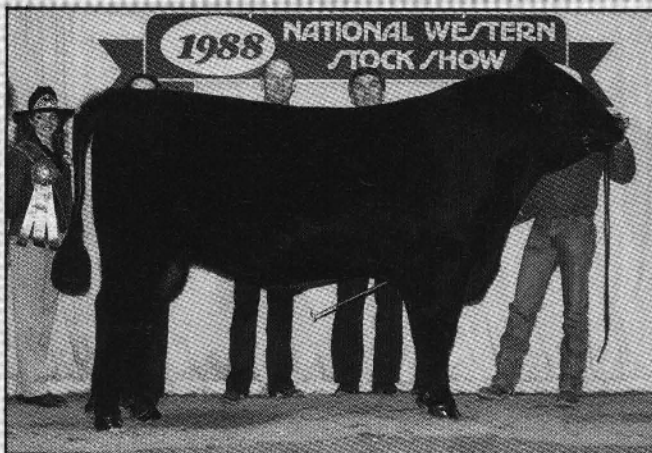

National Western Stock Show junior champion bull R&J Taurus 1186.