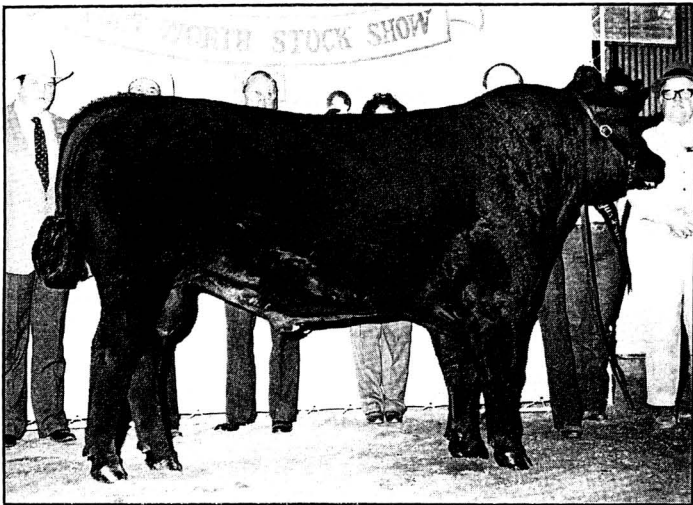

Fort Worth grand champion bull R&J Dallas 752.