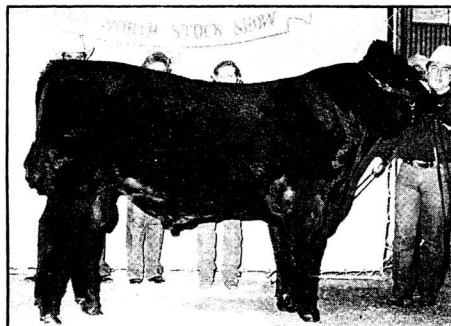

Fort Worth reserve grand champion bull Omegan Royal.