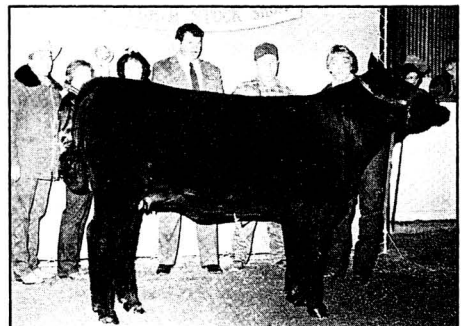

Dick Burns, Brimfield, Ill., lined up 117 head during Fort Worth's open show. He looked for growthy, correct cattle that would be easy to sell, complimenting the breeders on the strong showing.

R&J Ranch Dominates Fort Worth Stock Show

The home-state team captured both grand champion Angus banners of the 88th Annual Southwestern Exposition and Fat Stock Show, Jan. 29, but competition in the 117-head lineup represented a broad cross-section of the country.

Fort Worth junior show grand champion R&J Bo 1442.

As usual, a good crowd graced Fort Worth sidelines for the nation's oldest running stock show.

FEMALES

Class 1—calved 4-4-83 to 6-1-83 (16 shown): 1, Rolling Oaks on ROR Lady Bartman, by Kruegers Foolish Pride.