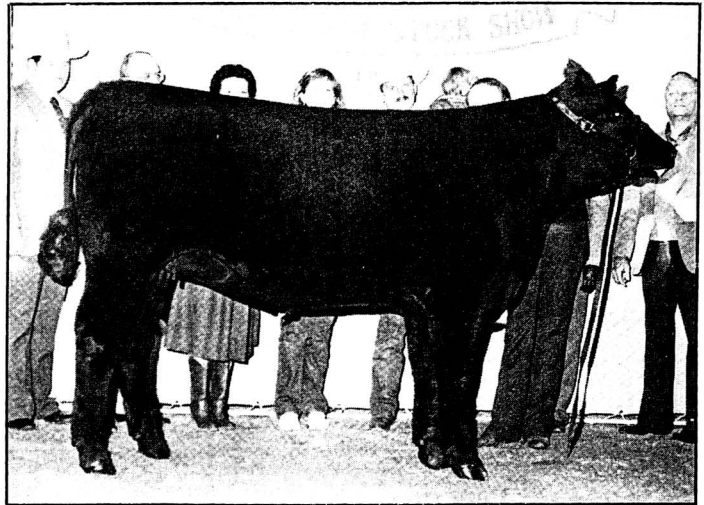

Fort Worth grand champion female R&J Miss Esso 1842.