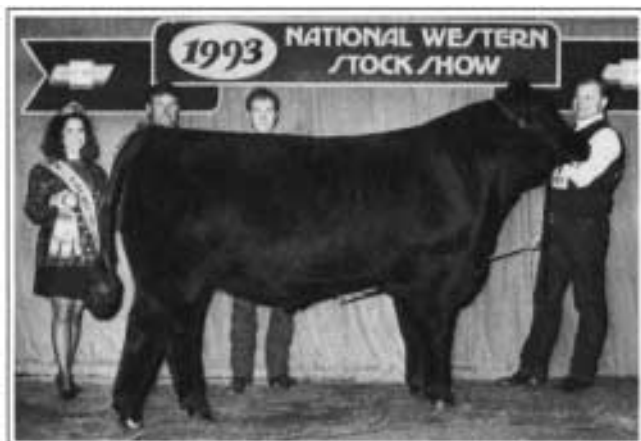

JUNIOR: Yahara.

RESERVE JUNIOR: Sandtowns WYSIWYG, by Sandtown Angus, Eugene, Ore.

SENIOR: Buck Run Buck F2, by Buck Run Farm, Coatesville, Pa.

RESERVE SENIOR: Whitestone New Decade, by Whitestone Farm, Aldie, Va.

National Western Angus Sale

Jan. 14, 1993

Lots: 57

Gross: $279,750 Average: $4,908

Top Bull: Lot 7 — 4S Easy Rain, from Four Sum Cattle Co., Wilder, Idaho, to Stagle Angus, Sargent, Neb., — $21,250.

Other Top Lots:

Lot 61 — Slate Z37, from Leatherstocking Farm, Greenwich, N.Y., to Senegal Bovine Institute, Dakar, Senegal, — $17,000.

Lot 43 — Barnes Stockman Classic, from Lance Barnes, Darlington, Wis., to Leroy Boeckel, Hazen, N.D., — $12,500.

Lot 39 — Dixeylands Destiny of YR, from Yadkin River Angus & Brandywine Cattle Co., Clemmons, N.C., to Houston & Assoc., Platteville, Colo., — $11,200.

Lot 9 — JACs Gemini 2217, from JAC's Ranch, Bentonville, Ark., to Turner Farms, Richmond, Ind., — $10,500.

Lot 19 — BCC Megatrend 7-92, from Byrd Cattle Co., Red Bluff, Calif., to Houston & Assoc., Platteville, Colo., — $10,000.

Lot 55 — Swan Successor 020 — from Swan Angus, Wichita Falls, Texas, to Successor Assoc., Wichita Falls, Texas, — $10,000.

Lot 59 — Whitestone New Decade, from Whitestone Farm, Aldie, Va., to Tri-R Angus, Thedford, Neb., — $9,750.

Lot 53 — Yahara, from Weaver Angus Farm, Peoria, Ill., and Yahara Hills, McFarland, Wis., to Black Pride Angus, Eldridge, N.D., — $7,750.

*Grand champion sale bull
Dixeylands Destiny of YR*