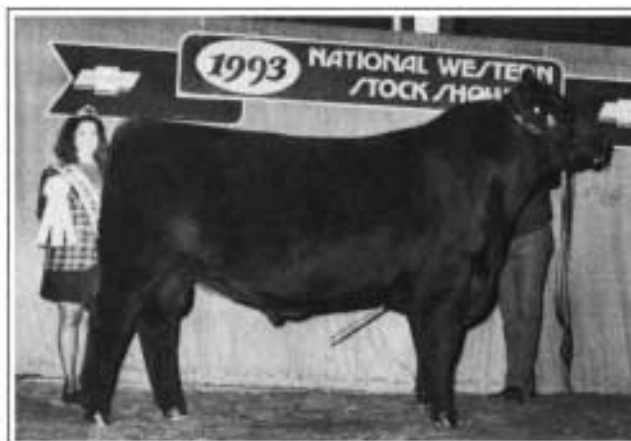

*Reserve grand champion sale bull
Yahara*