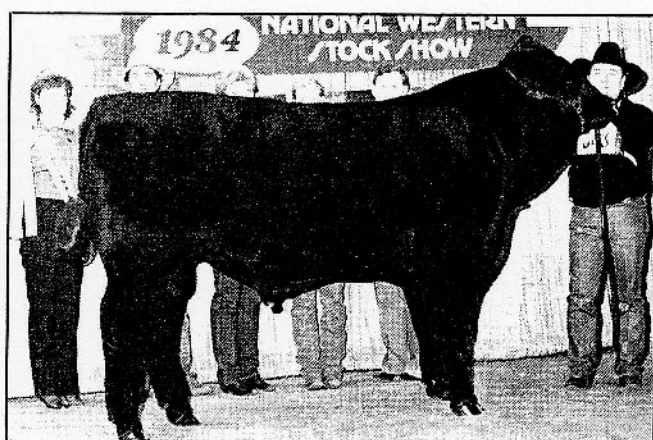

Class 11—calved 9-3-82 to 10-5-82 (9 shown): 1, TC Ranch on TC Peggy Sue 2135, by Dr. Spock.

Paul Stueland, Calamus, Iowa, and Jerry Fitzgerald, Harrison, Neb., found time to talk business in the yards.

THE CHAMPION BULLS

Junior champion bull **Crackerjack Brutus 512**, 3-11-82 1,970-lb. son of Loma Lanes Cracker Jack 12J out of Blackbird Freda 942. Owned by Erdmann Angus Ranch, S/2 Angus Ranch and Foote Acres Angus. Exhibited by The Baldrige Place.

Reserve intermediate champion bull **Omegan Royal**, 5-4-82 1,675-lb. son of Ken Caryl Mr. Angus 8017 out of Omega Queen OXO7. Exhibited by Clifford Simmons and Omega Farms.

Yes, it was cold in Denver for the stock show. Weather, however, did not seem to hamper attendance or enthusiasm.