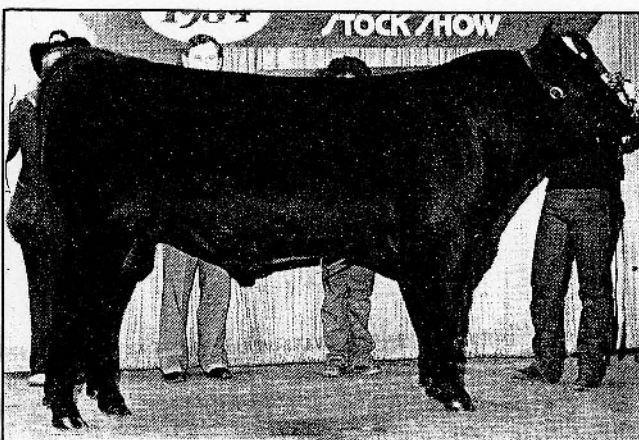

Reserve junior champion bull **Skarships Mr. Stetson**, 2-11-82 1,890-lb. son of Ken Caryl Mr. Angus 8017 out of Skarship Pride 187. Exhibited by Skarship Farm.