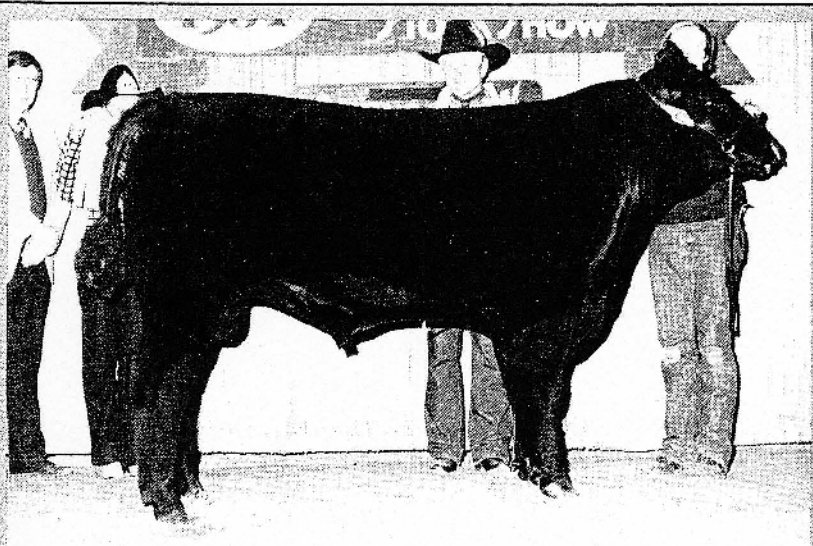

Reserve Grand Champion Sale Bull Ellanin Enchanter 70P

The reserve grand champion sale bull headed to Denver from north of the border. The 5-27-82 son of Ken Caryl Mr. Angus 8017 out of Royal Pride 50M was consigned by Ellanvannin Farms, Gormley, Ont., and brought along an impressive history. Class winner at the Canadian National Exhibition, he had already seen service in the Ellanvannin herd. His adjusted yearling weight was 1,081 lb. and he tipped the Denver scales at 1,500 lb.

Full interest and full possession sold to Enrique Canadian and Col. Paseos, De Taxquena, Mexico, on a $8,200 nod.

Folks who stayed after the open female show to watch the sale bull show tended to agree with judge Gary Dameron, Lexington, Ill.—1984's 47-head lineup was the strongest ever presented for this event. More importantly, the crowd which packed the sale arena to the limit the following evening voiced their approval of the offering with an impressive $4,455 average.

Perhaps a little of the razzle-dazzle was missing from last year's special female attraction, but steady action and a few five-figure prices sent consignors as well as buyers home happy.

National Western Bull Sale Show Denver, Jan. 13

Class 1—calved 3-9-83 to 4-16-83 (4 shown): 1, Silver Plume Angus, Colorado Springs, Colo., on Silver Plume Hi Power, by Fairfield Hi Guy. 2, Silver Plume on Silver Plume Fairplay, by PS Power Play. 3, Skarship Farm, Hillsdale, N.Y., on Skarship Elite, by Skarship Educator.

Class 2—calved 2-12-83 to 2-23-83 (6 shown): 1, David H. Branger, Roscoe, Mont., on Top Gem Cutter, by Ken Caryl Mr. Angus 8017. 2, Gallagher's Farm, Ghent, N.Y., on Gallaghers Yankee, by Pine Drive Big Sky. 3, Huckfeldt-Krebs, Gordon, Neb., on Extension HK, by High Voltage.

Class 3—calved 1-4-83 to 2-3-83 (5 shown): 1, Prospect Farms, Arva, Ont., on Prospect Jet Star, by Ken Caryl Mr. Angus 8017. 2, Gallagher's Farm, Rocklin, Calif., and Aaron Schock, Sacramento, Calif., on Stonelake Fireball 13, by Progression. 3, Ellanvannin Farms, Gormley, Ont., on Ellanin Sky Diver, by Pine Drive Big Sky.

Class 4—calved 10-11-82 to 10-24-82 (2 shown): 1, Doug Davis & Sons, Bedford, Va., on DDD Centennial D3, by Ken Caryl Mr. Angus 8017. 2, Genetics Unlimited, West Grove, Pa., on Genetics Cash Maker, by SVF Power Pack.

Class 5—calved 7-2-82 to 8-13-82 (2 shown): 1, Genetics Unlimited and Greg Krueger, Coatesville, Pa., on Mr. National of GUEK, by Rosebank Connection 69. 2, Jim Baldridge, North Platte, Neb., on JB Shazam, by Dr. Spock.

Class 6—calved 5-3-82 to 6-19-82 (3 shown): 1, Ellanvannin on Ellanin Enchanter 70P, by Ken Caryl Mr. Angus 8017. 2, Clearwater Farms, Springfield, Mo., on Clearwater Magnet, by Sir Wms Warrant. 3, Larry Borrer, Leon, Kan., and Doug Davis & Sons on Circle F Hi Guy, by Fairfield Hi Guy.