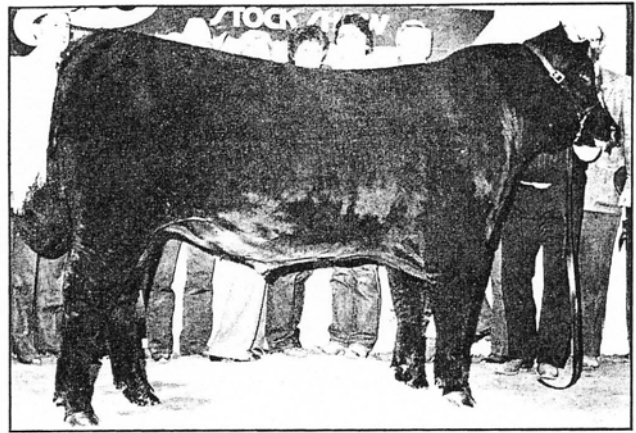

Reserve junior champion bull QLC Winchester, 3-6-81 1,798-lb. son of Fairfield Hi Guy out of QLC A8 Evergreen E H095L. Exhibited by K&K Cattle Co., Kearney, Neb.; Fairfield Farms, Lakeville, Conn.; and Harmon Angus Ranch, Lavina, Mont.