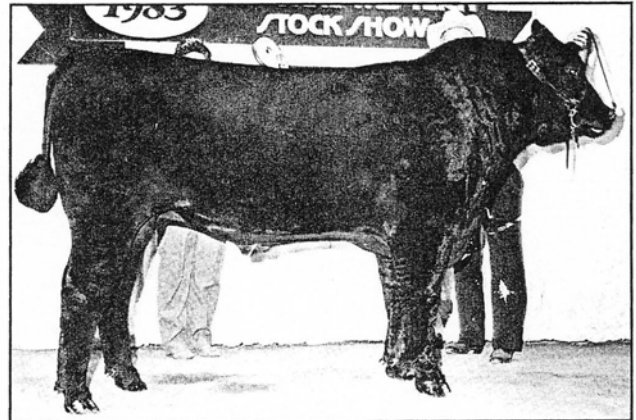

Reserve intermediate champion bull White Hall Walhallo 371, 5-3-81 1,706-lb. son of Sir Wms Warrant out of Hill Crest Blackbird 1936. Exhibited by White Hall Farms Inc., North Garden, Va.