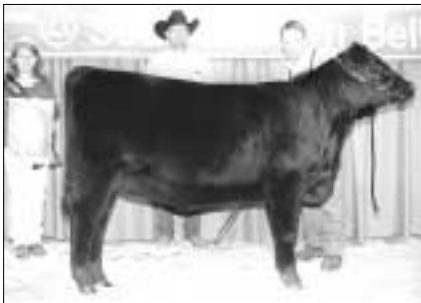

Grand champion female, **JAC's Toreby Queen 8302**, by JAC's Ranch, Bentonville. She's a Sept. 1998 daughter of GDAR Rolls Royce 203.