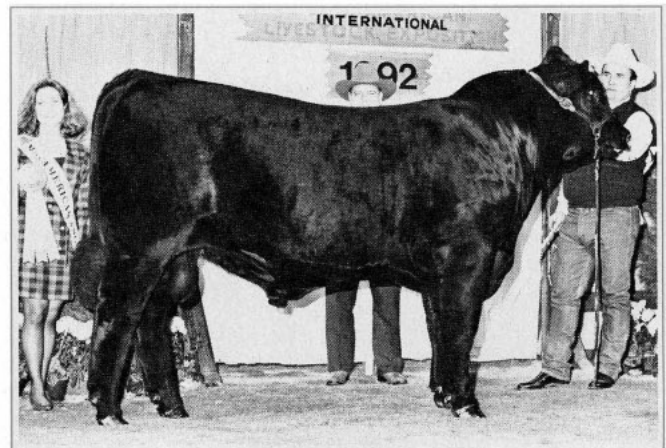

*Junior champion bull
WK Expectation*