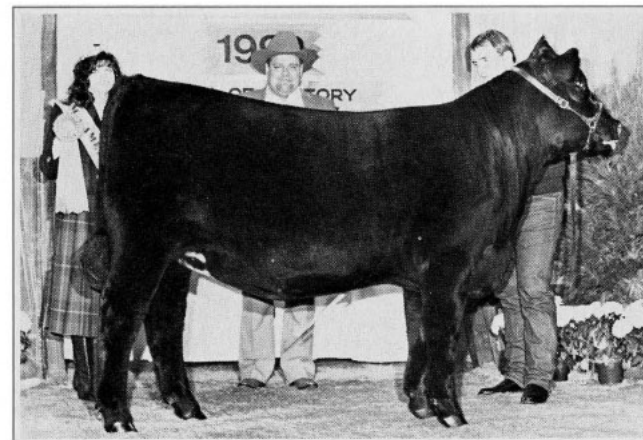

*Senior heifer calf champion
WK Georgina*

FEMALES (146 shown)

GRAND: WK Kokomo, by Kami Krebs, Gordon, Neb.

RESERVE GRAND: Jamesland Bonny J620, by Weaver Angus Farm, Peoria, Ill.

JUNIOR CALF: Jamesland Bonny J620.

RESERVE JUNIOR CALF: BC Beauty Juice 248, by Kyle Conley, Cameron, Mo.

SENIOR CALF: WK Georgina, by Kami Krebs.

RESERVE SENIOR CALF: CF Lady 166, by Champion Farms, Gallipolis, Ohio.

INTERMEDIATE: RA Foundation Lass, by Rachael Richardson, Milton, Ind.

RESERVE INTERMEDIATE: R&J Michelle 1601, by R&J Ranch, Briggs, Texas.

JUNIOR: WK Kokomo.

RESERVE JUNIOR: R&J Carrolline 241, by R&J Ranch and Osler Hutson, Gilmer, Texas.

SENIOR: JACs Luxura 0310, by JAC's Ranch, Bentonville, Ark., and Hale O Farms Inc., Bland, Va.

RESERVE SENIOR: BJF Elite Errolline 075, by Troy Jeffries, Canmer, Ky.

BULLS (63 shown)

GRAND: WK Future, by WK Future Associates & Whitestone Krebs, both of Gordon, Neb.

RESERVE GRAND: R&J Innovator 180, by R&J Ranch; Albert Maurer, Bryan, Texas; and Woodstone Ranch, Hackett, Ark.