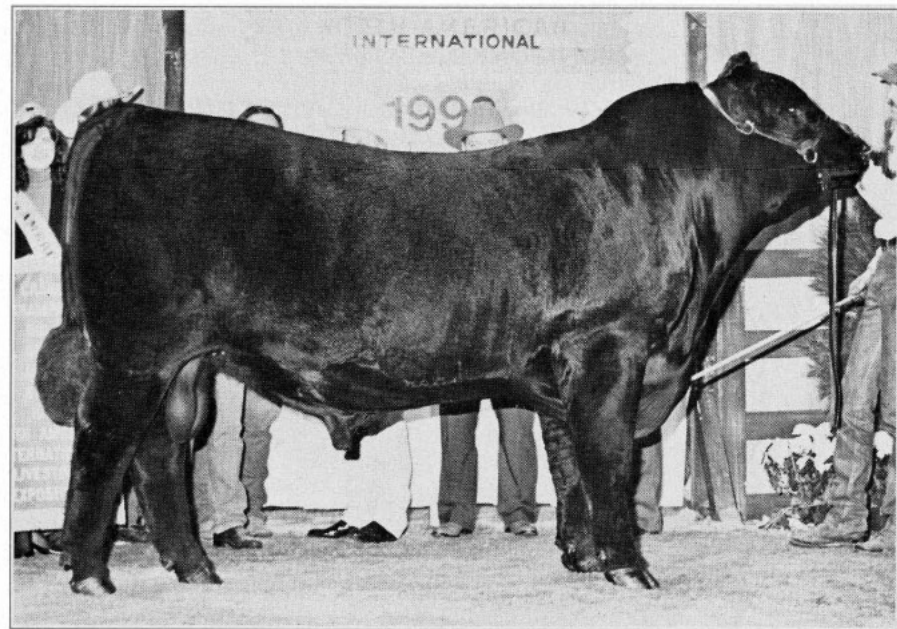

WK Future, WK Kokomo Are Champions of NAILE

*Grand and senior champion bull
WK Future*

*Grand and junior champion female
WK Kokomo*

Angus entries totaled 209 at the 1992 North American International Livestock Exposition held November 16-17 at the Kentucky Fair and Exposition Center in Louisville. Judge for the Super Roll of Victory (ROV) Angus Show was Steve Reimer of Chamberlain, S.D. Associate judge was Vern Suhn of Eureka, Kan.

In the 146-head heifer show, the grand winner was WK Kokomo owned by Kami Krebs, Gordon, Neb. First named the junior division winner, the heifer is a March '91 daughter of R&J Extraordinary 1345.

The reserve grand champion heifer was the junior heifer calf champion owned by Weaver Angus Farm, Peoria, Ill. Jamesland Bonny J620 is the name of the reserve grand that is a January '92 daughter of PF Hamilton 9H24.

In the bull show, WK Future was the grand champion. He is owned by Whitestone Krebs and WK Future Associates, both of Gordon, Neb. First named the senior champion, the bull is a March '90 son of R&J Extraordinary 1345.

The reserve grand champion bull was R&J Innovator 180, a January '90 son of ONeills Renovator. The bull first won the reserve senior honor. He is jointly owned by R&J Ranch, Briggs, Texas; Albert Maurer, Bryan, Texas; and Woodstone Ranch, Hackett, Ark.