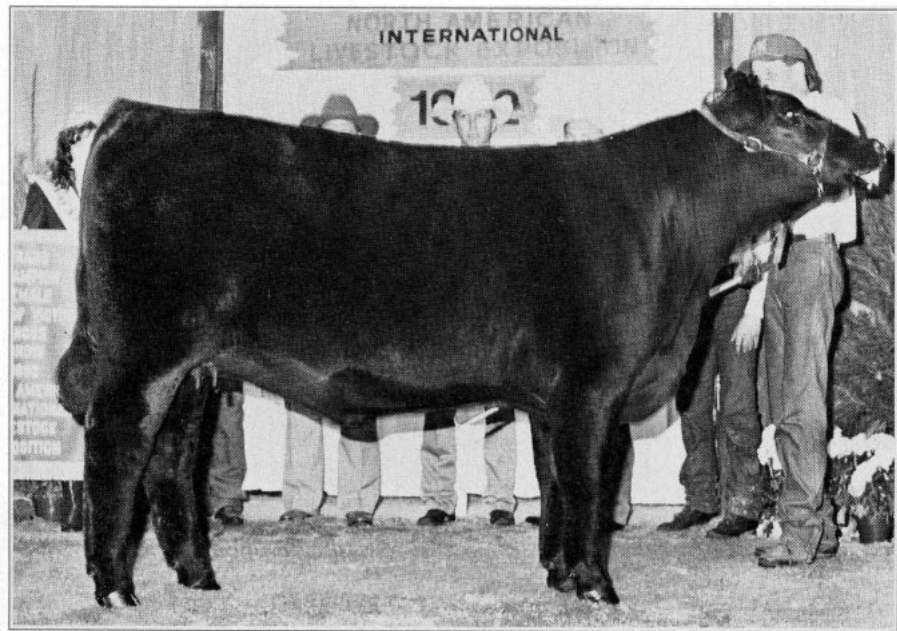

WK Future, WK Kokomo Are Champions of NAILE

*Grand and senior champion bull
WK Future*

*Grand and junior champion female
WK Kokomo*

Angus entries totaled 209 at the 1992 North American International Livestock Exposition held November 16-17 at the Kentucky Fair and Exposition Center in Louisville. Judge for the Super Roll of Victory (ROV) Angus Show was Steve Reimer of Chamberlain, S.D. Associate judge was Vern Suhn of Eureka, Kan.

In the 146-head heifer show, the grand winner was WK Kokomo owned by Kami Krebs, Gordon, Neb. First named the junior division winner, the heifer is a March '91 daughter of R&J Extraordinary 1345.

The reserve grand champion heifer was the junior heifer calf champion owned by Weaver Angus Farm, Peoria, Ill. Jamesland Bonny J620 is the name of the reserve grand that is a January '92 daughter of PF Hamilton 9H24.

In the bull show, WK Future was the grand champion. He is owned by Whitestone Krebs and WK Future Associates, both of Gordon, Neb. First named the senior champion, the bull is a March '90 son of R&J Extraordinary 1345.

The reserve grand champion bull was R&J Innovator 180, a January '90 son of ONeills Renovator. The bull first won the reserve senior honor. He is jointly owned by R&J Ranch, Briggs, Texas; Albert Maurer, Bryan, Texas; and Woodstone Ranch, Hackett, Ark.